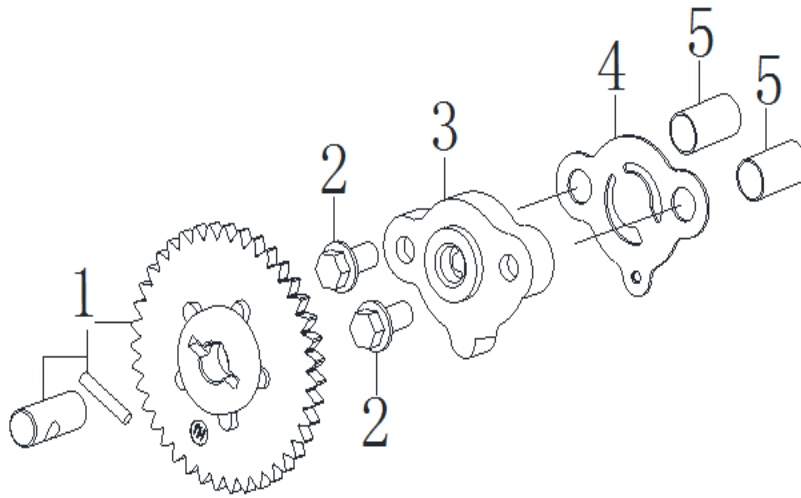

E08 Oil pump

SER NO.	PARTS CODE	ENGLISH NAME	QUANTITY
1	140007-0750-00TY0000	GEAR. OIL PUMP DRIVEN	1
2	GB5783-06030-B-C	BOLT. HEX..6×30	2
3	141000-0750-00TY0000	PUMP ASSY.. OIL	1
4	943006-0750-00TY0000	OIL PUMP GASKET	1
5	915007-0160-07TY0000	DOWEL PIN. 8×14	2