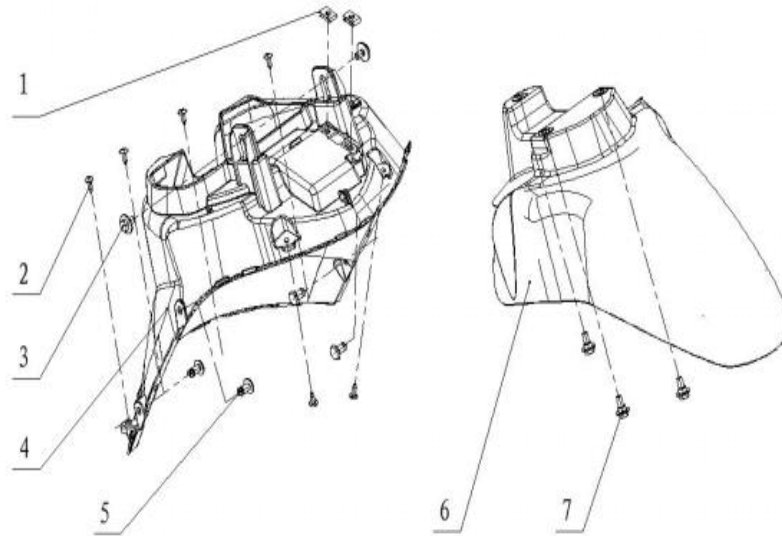

F07 FRONT FENDER

SN	PART CODE	ENGLISH NAME	QTY
1	913001-1300-02TY0E0V	Clip nut	2
2	GB845-42012-V	Cross recessed pan head tapping screw	6
3	GB9074.25-06012-V-C	Hexagon head large flat washer combination bolt	2
4	832010-2390-00TY0000	Front inner fender	1
5	912004-1710-00TY0000	Expansion screw	1
6	831013-2390-00TY	Front fender	1
7	923004-1460-00TY0E0V	Hexagon flange step bolt	3