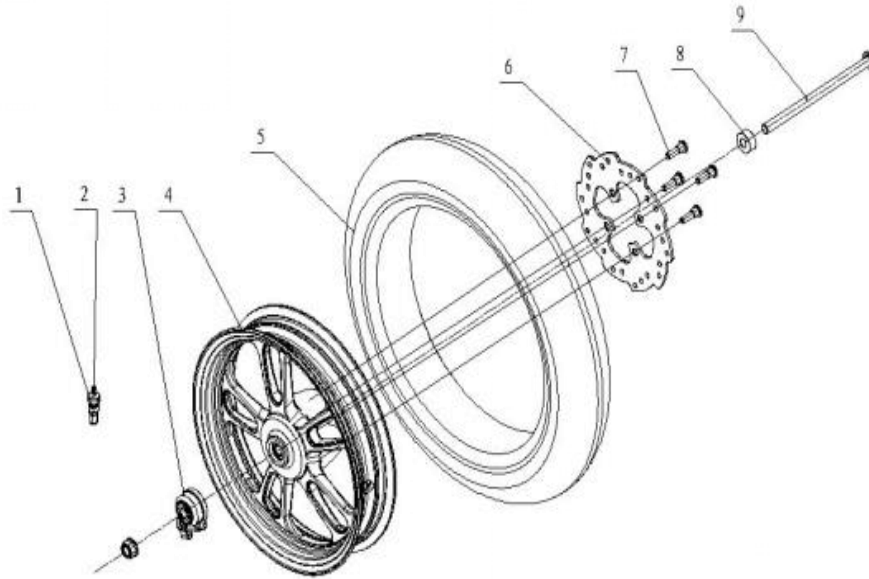

F14 FRONT WHEEL

SN	PART CODE	ENGLISH NAME	QTY
1	411007-1300-00TY0000	Valve	1
2	411002-1370-00TY0000	Valve cap	1
3	414000-2320-00TY0B01	Counter component	1
4	411100-2390-00TY0B01	Front wheel rim (BLACK)	1
5	411001-2390-00TY0000	Front outer tire	1
6	431005-2390-00TY0KBO	Front disc brake disc	1
7	911012-1300-00TY0E0K	Front disc brake disc bolt	4
8	910005-2390-00TY0E0V	Front wheel left axle sleeve	1
9	910001-1390-00TY0E0V	Front wheel axle	1