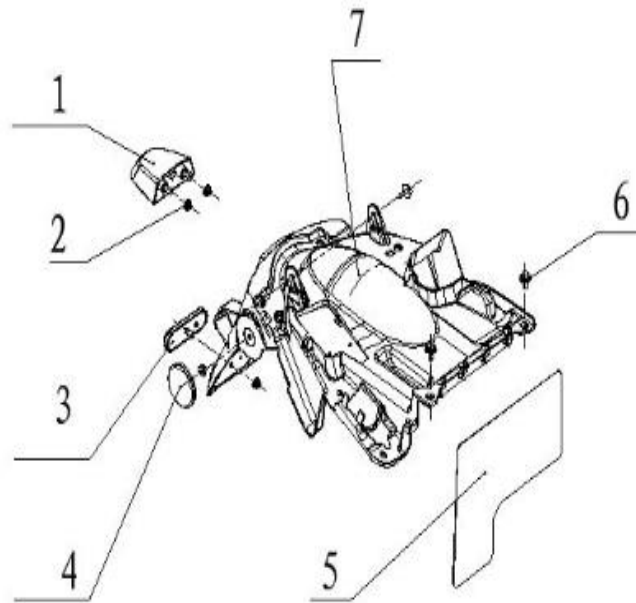

F24 REAR FEDER ASSEMBLY

SN	PART CODE	ENGLISH NAME	QTY
1	365000-2390-00TY0000	Rear license plate light	1
2	GB6177.1-06000-V-K	Hexagon flange nut M6	5
3	353000-2320-00TY0000	Rear reflector	1
4	352000-1660-00TY0000	Side reflector	2
5	832037-2390-00TY0000	Rear water shield	1
6	GB9074.25-06012-V-C	Hexagon head large flat was	4
7	831033-2390-00TY0000	Rear fender	1