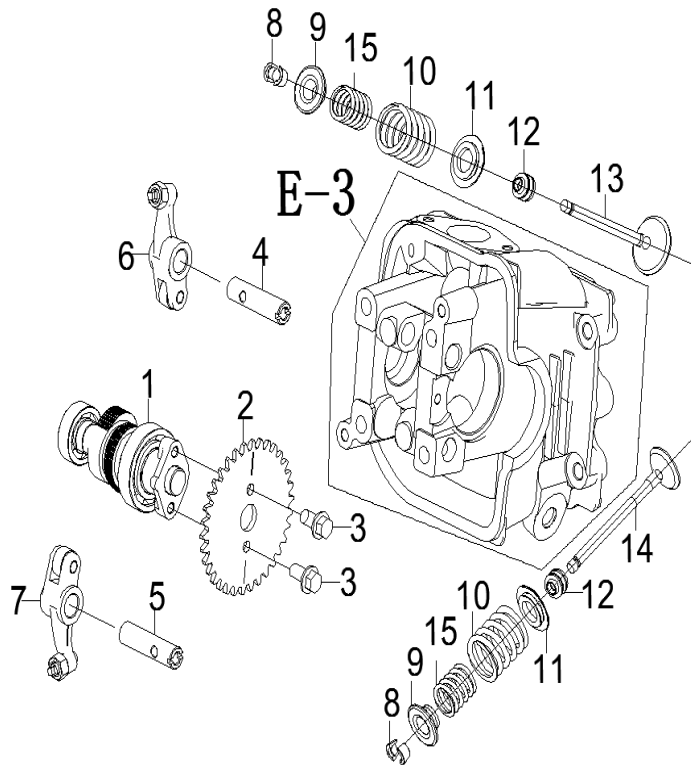

E04-1 Camshaft/Valve

SER NO.	PARTS CODE	ENGLISH NAME	QUANTITY
1	151000-0750-00TY0000	CAMSHAFT COMP..	1
2	151009-0300-00TY0000	SPROCKET.CAM(34T)	1
3	GB16674.1-05012-L-C	BOLT. STUD. 5×12	2
4	150005-0350-00TY0000	SHAFT .IN.ROCKER ARM	1
5	150006-0350-00TY0000	SHAFT .EX.ROCKER ARM	1
6	152100-0750-00TY0000	ARM ASSY. EX VALVE ROCKER	1
7	152200-0750-00TY0000	ARM ASSY. IN VALVE ROCKER	1
8	150010-0100-00TY0000	COTTER.VALVE	4