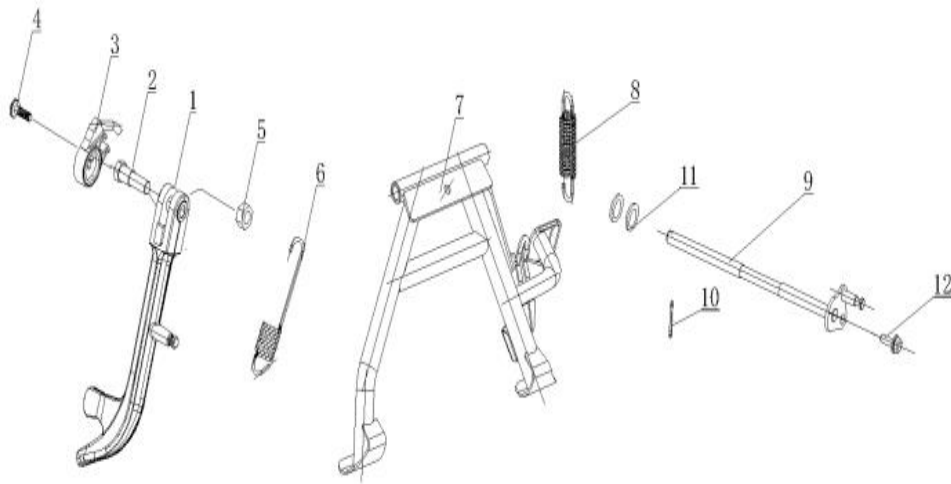

F21 BRACKET

SN	PART CODE	ENGLISH NAME	QTY
1	522100-2390-01TY0Y03	Side bracket	1
2	911025-2390-00TY0E0B	Hexagon step bolt	1
3	349000-2560-00TY0000	Side bracket flameout switch	1
4	GB70.1-06016-V-C	Hexagon socket head cap screw	1
5	GB6170-10000-V-K	Hexagon nut	1
6	522001-2390-01TY0E0V	Side bracket return spring	1
7	521100-2390-00TY0KBO	Main bracket	1
8	521003-2390-02TY0E0V	Main bracket return spring	1
9	910004-2390-00TY0E0V	Main support shaft	1
10	GB91-02528-V	Cotter pin	1
11	550003-1360-00TY0000	Torsion rod rubber ring	2
12	GB5789-06012-V-C	Hexagon flange bolt M6x12	1