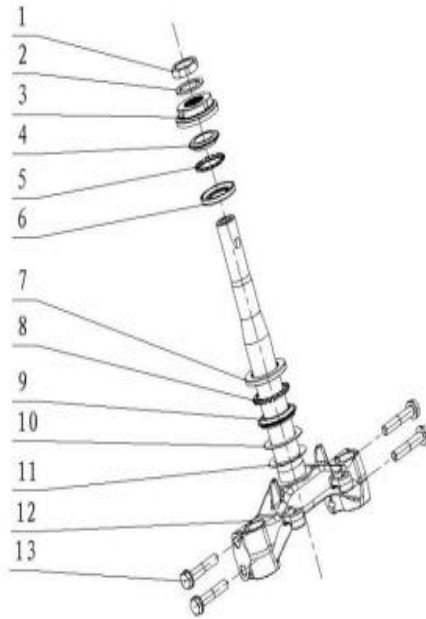

F06 STEERING COLUMN

SN	PART CODE	ENGLISH NAME	QTY
1	610010-1450-00TY0E0V	Lock nut,Steering column	1
2	610018-1450-00TY0E0C	Lock nut stop washer	1
3	610009-1450-00TY0E0V	Steering column adjusting nut	1
4	610011-1450-00TY0000	Upper steel plate	1
5	610015-1450-10TY0E0L	Upper Beading	1
6	610013-1450-00TY0000	Upper steel bowl	1
7	610014-1450-00TY0000	Lower steel bowl	1
8	610015-1450-20TY0E0L	Lower Beading	1
9	610012-1450-00TY0000	Lower steel plate	1
10	610017-1450-00TY0000	Steering column dustproof rubber ring	1
11	610007-1450-00TY0E0V	Lower washer,Steering column	1
12	613000-2390-00TY0K00	Steering column	1
13	GB5789-10045X-V-C	Hexagon flange bolt M10×1.25×40	4