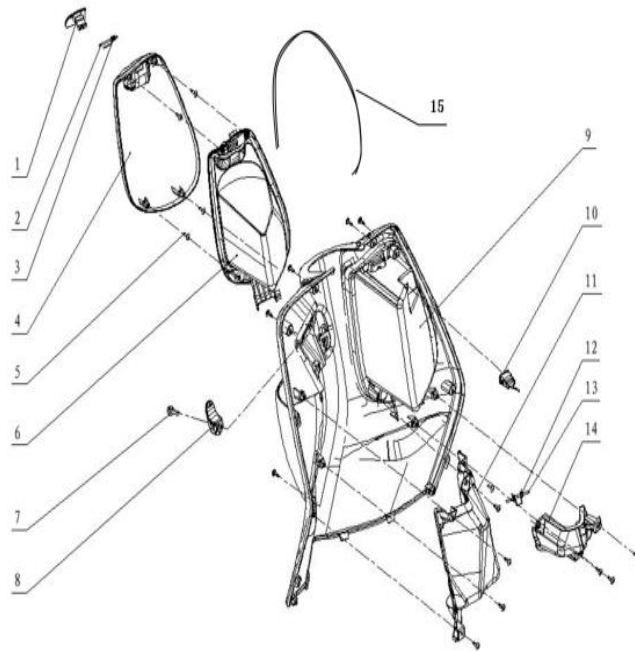

F09 FRONT STORAGE BOX

SN	PART CODE	ENGLISH NAME	QTY
1	820094-2390-0000	Left storage compartment lid handle	1
2	820093-2390-00TY0E0V	Storage box cover handle torsion spring	1
3	GB119.1-03040-V-C	Cylindrical pins	1
4	833095-2390-0000	Left front storage box outer cover	1
5	GB845-42012-V	Cross recessed pan head tapping screw	19
6	832047-2390-00TY0000	Front storage box cover fixing plate	1
7	923004-2320-00TY0D0B	Hexagon flange step bolt	1
8	520103-1300-00TY0000	Luggage compartment hook	1
9	832011-2390-0000	Front storage box	1
10	890007-2320-00TY0000	USB plug	1
11	832049-2390-00TY0000	Front storage box cover right pressing plate	1
12	820064-2390-00TY0E0V	Storage box cover torsion spring	1
13	GB882A-06057-V-C	Pin shaft	1
14	833089-2390-00TY0000	Left front storage cover rocker arm mounting seat	1
15	832039-2390-00TY0000	Cushion strip, Front cargo box cover	1