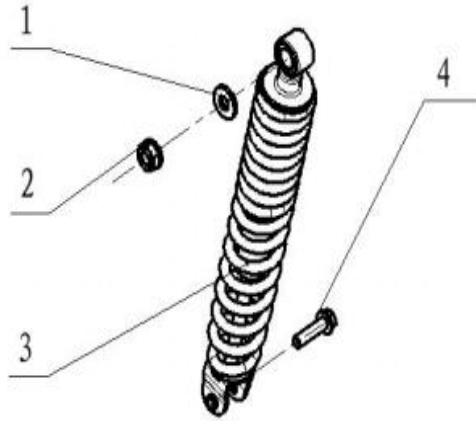

F22 REAR SHOCK ABSORBER

SN	PART CODE	ENGLISH NAME	QTY
1	GB96.1-10000-V	Large flat washer	1
2	GB6185.2-10000X-V-C	Hexagon self-locking nut	1
3	532000-2390-00TY0KB0	Rear shock absorber	1
4	GB5789-08030-V-C	Hexagon flange bolt M8×30	1