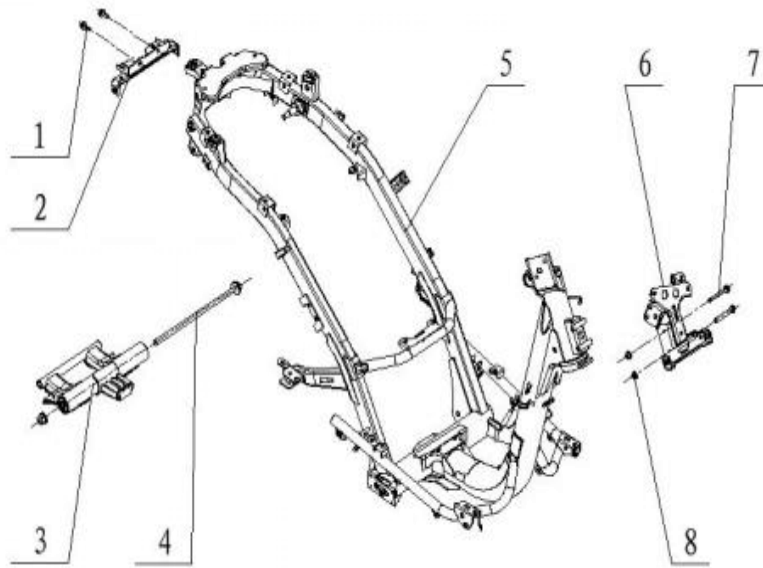

F28 FRAME

SN	PART CODE	ENGLISH NAME	QTY
1	GB5789-06016-V-C	Hexagon flange bolt M6×16	2
2	520013-2390-00TY0KB0	Rear tail light bracket	1
3	514000-2390-00TY0KB0	Engine suspension	1
4	910011-130F-00TY0E0V	Engine suspension shaft	1
5	511000-2390-00TY0KB0	Frame	1
6	520022-2390-00TY0KB0	Front panel bracket	1
7	GB5789-06050-V-C	Hexagon flange bolt M6×50	2
8	GB6177.1-06000-V-K	Hexagon flange nut M6	2
9	520079-2390-00TY0E0V	Rectifier bracket	1
10	GB5789-06012-V-C	Hexagon flange bolt M6×12	3