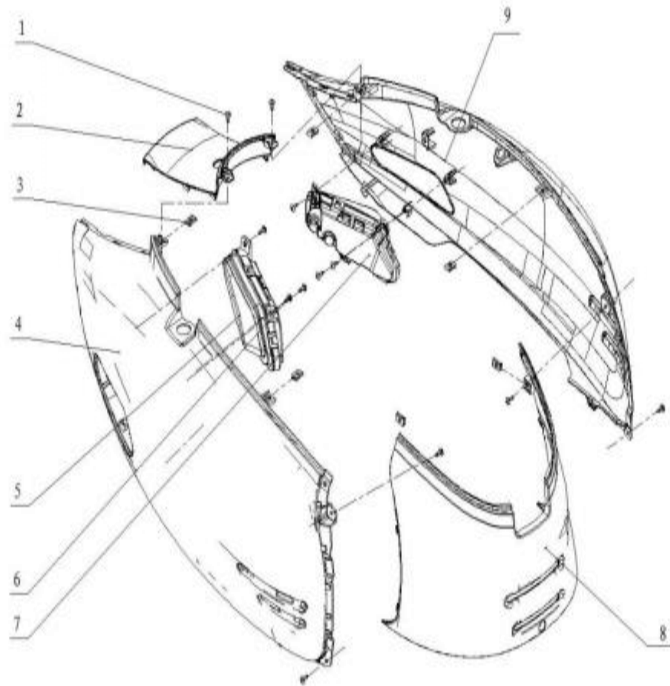

F11 BODY COVER

SN	PART CODE	ENGLISH NAME	QTY
1	912007-7460-00TY0E0V	Pointed cross recessed pan head tapping screw ST4.8×12	4
2	832033-2390-0000	Upper connecting plate, Body cover	1
3	913001-1300-02TY0E0V	Clip nut	6
4	832032-2390-0000	Right body cover	1
5	362400-2390-00TY0000	Right rear turn signal lamp	1
6	GB845-42012-V	Cross recessed pan head tapping screw	8
7	362300-2390-00TY0000	Left rear turn signal lamp	1
8	832024-2390-0000	Middle shield	1
9	832031-2390-0000	Left body cover	1