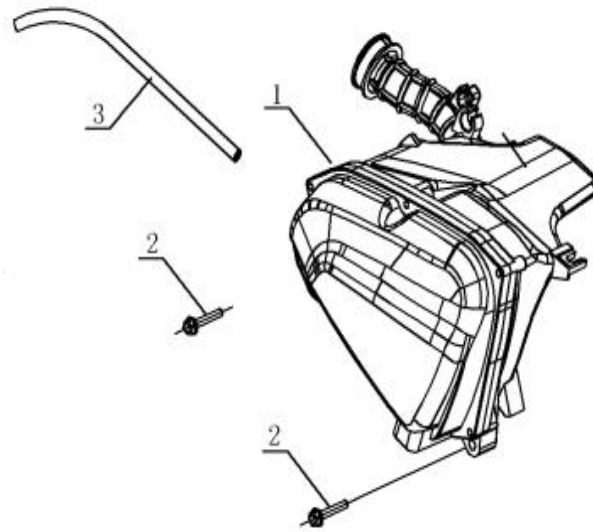

F18 AIR FILTER

SN	PART CODE	ENGLISH NAME	QTY
1	161000-2390-00TY0000	Air filter	1
2	GB5789-06035	Hexagon flange bolt M6×35	1
3	090005-0760-00TY0000	Exhaust pipe	1