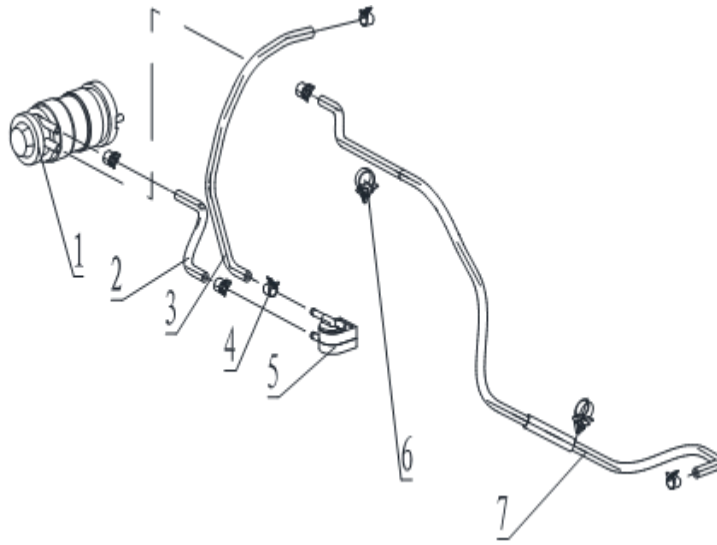

F19 CARBON CANISTER

SN	PART CODE	ENGLISH NAME	QTY
1	091000-1960-00TY0000	Carbon canister	1
2	090002-2390-00TY0000	Carbon canister adsorption tube	1
3	090001-2390-00TY0000	Fuel tank adsorption pipe	1
4	923001-1360-00TY0E0V	Steel band clamp I	4
5	092000-1360-00TY0000	Dump stop valve	1
6	921003-1310-00TY0000	Belt	1
7	090003-2390-00TY0000	Carburetor desorption pipe	1