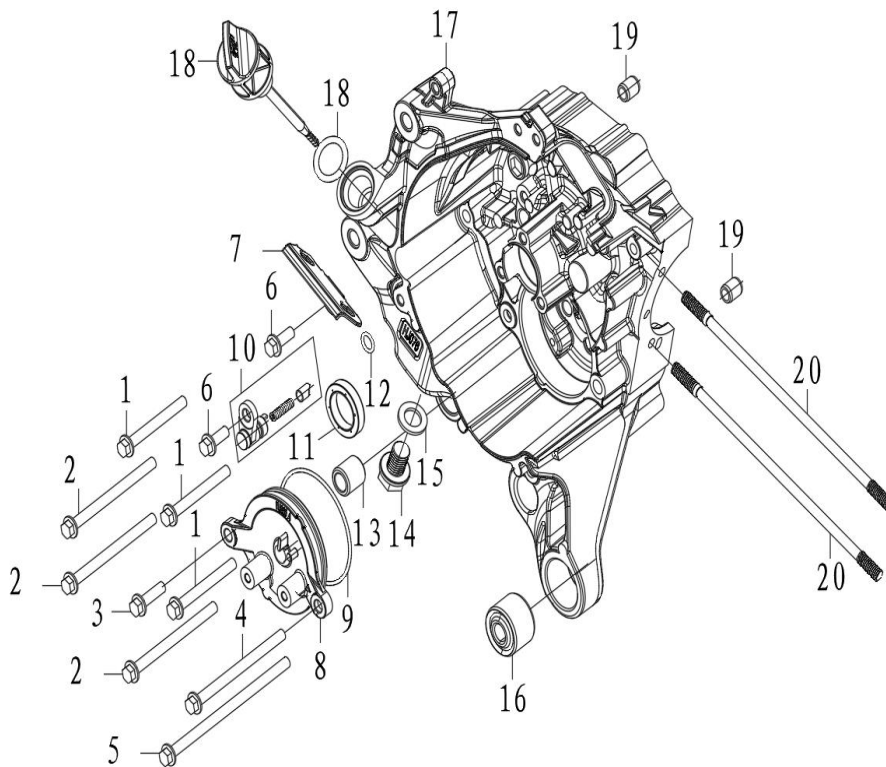

E13 Right crankcase

SER NO.	PARTS CODE	ENGLISH NAME	QUANTITY
1	GB5789-06055-B-C	BOLT. FLANGE 6×55	3
2	GB5789-06080-B-C	BOLT. FLANGE 6×80	3
3	GB5789-06022-B-C	BOLT. FLANGE 6×22	1
4	GB5789-06085-B-C	BOLT. FLANGE 6×85	1
5	GB5789-06115-B-C	BOLT. FLANGE 6×115	1
6	GB16674.1-06016-B-C	BOLT. FLANGE 6×16	2
7	120028-0350-00TY0E0C	CLAMPER, SUB HARNESS	1
8	141004-0750-00TY0000	COVER. OIL PUMP	1
9	941098-0350-00TY0000	O-RING. 62×2.0	1
10	120011-0750-00TY0000	FORE-SET.	1
11	942007-0350-00TY0000	OILSEAL. 20.8×30.5×6	1
12	944002-0160-01TY0000	O-RING. 6.8×1.9	1
13	521009-0780-00TY0000	BUSH, MAINSTAND	1
14	911085-0100-00TY0E0C	BOLT, DRAIN PLUG, 12×15	1
15	914009-0160-00TY0000	WASHER. DRAIN PLUG. 12MM	1
16	120020-0100-00TY0000	BUSH. ENGINE HANGER RUBBER	1
17	122000-0760-01TY0000	CRANKCASE COMP.. R	1
18	120004-0350-00TY0000	GAUGE. OIL PUMP	1
19	915009-0350-00TY0000	DOWEL PIN. 10×12	2
20	917002-0750-00TY0E0X	BOLT A. STUD. 7×200	2