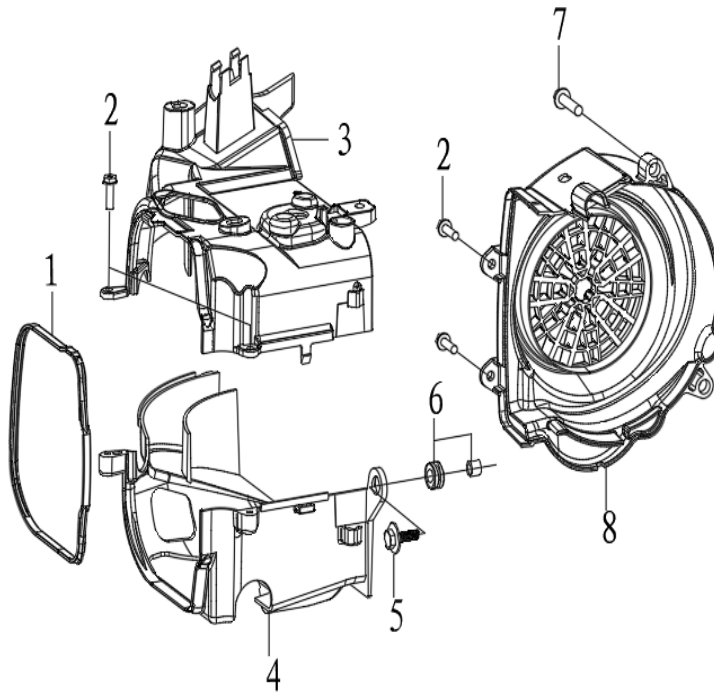

F29 ENGINE

SN	PART CODE	ENGLISH NAME	QTY
1	LBG92G1LOA0W00000Y27	Engine	1
2	910011-2390-00TY0EOV	Engine suspension shaft	1
3	GB6185.2-10000X-V-C	Hexagon self-locking nut	1

F30 REAR VIEW MIRROR

SN	PART CODE	ENGLISH NAME	QTY
1	891000-2390-03TY0KB0	rearview mirror	1

E01 Fan cover/shroud

SN	PART CODE	ENGLISH NAME	QTY
1	081005-0350-00TY0000	SEAL. SHROUD	1
2	GB9456-48016-K-C	SCREW. TAPPING. ST4.8×16	5
3	081003-076A-00TY0000	SHROUD. IN.	1
4	081004-076A-00TY0000	SHROUD. EX	1
5	GB9074.25-06020-L-C	BOLT. FLANGE. 6×20	1
6	081006-0350-00TY0000	COLLAR. TAILLIGHT SETTING	1
7	911304-0160-07TYCE0B	BOLT. FLANGE. 6×25	2
8	081002-076A-00TY0000	COVER COMP.,FAN	1