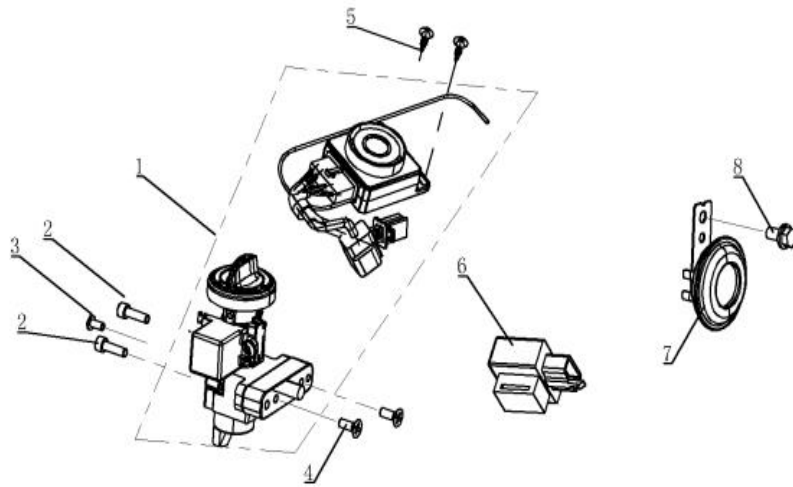

F26 ELECTRICAL SYSTEM

SN	PART CODE	ENGLISH NAME	QTY
1	381000-2390-00LB0000	Lockset	1
2	GB70.1-06020-V-C	Hexagon socket head cap scr	2
3	GB9074.1-05012-V-B	Cross pan head flat washer c	1
4	GB819.1-06016-V	Cross recessed countersunk	2
5	GB845-48016-V	Cross recessed pan head tap	2
6	354000-2320-00TY0000	Flasher	1
7	355000-2200-01TY0000	Horn	1
8	GB5789-08012-V-C	Hexagon flange bolt M8×12	1