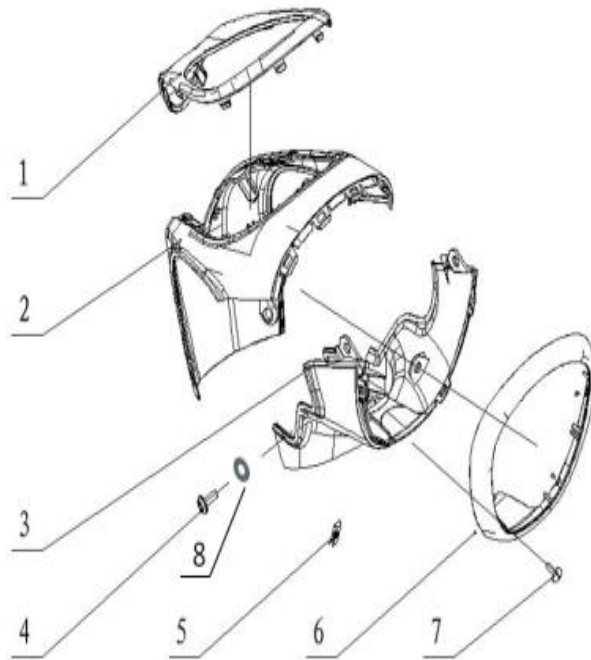

F05 HEAD COVER/SWITCH

SN	PART CODE	ENGLISH NAME	QTY
1	831094-2390-00TY0E0Z	Speedometer trim frame	1
2	832002-2390-00TY	Speedometer rear cover	1
3	831057-2390-00TY	Headlight cover (lower)	1
4	911501-2390-00Y0000	Hexagon socket ball head screw M6x12	2
5	913001-1300-02TY0E0V	Clip nut	1
6	361101-2390-00TY0E0Z	Headlight decorative parts	1
7	912007-7460-00TY0E0V	Pointed cross recessed pan head tapping screw ST4.8x12	1
8	914023-2390-00TY0000	Washer(stainless steel)	2