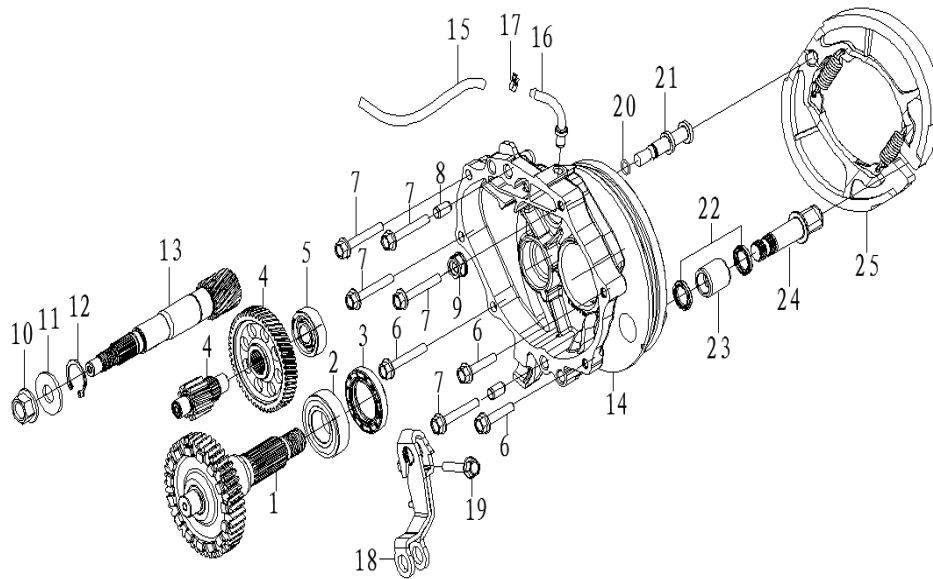

E12 Transmission

SER NO.	PARTS CODE	ENGLISH NAME	QUANTITY
1	260015-0760-00TY0000	GEAR COMP.. MISSION	1
2	GB276-60022-2RS	BEARING. RADIAL BALL. 60022	1
3	942063-0760-00TY0000	OILSEAL. 29×44×7	1
4	262100-0760-00TY0000	COUNTERSHAT	1
5	GB276-6201-P6	BEARING. RADIAL BALL. 6201	1
6	GB5789-06030-B-C	BOLT. FLANGE M6×30	3
7	GB5789-06040-B-C	BOLT. FLANGE M6×40	5
8	915007-0160-07TY0000	DOWEL PIN. 8×14	2
9	913029-0100-00TYKE0C	NUT. SPECIAL. 8MM	1
10	913015-0160-01TYKE0C	NUT HEX 12MM	1
11	914123-0100-01TY0E0K	WASHER. 12×29×2.5	1
12	GB893.1-20	CIRCLIP,EXTERNAL,20MM	1
13	261100-0760-00TY0000	DRIVESHAFT	1
14	120022-0760-00TY0000	CASE COMP.. MISSION	1
15	090006-0760-00TY0000	TUBE. MISSION BREATHER	1
16	120039-0350-01TY0E0B	PIPE JOINT	1
17	923503-1360-00TY0E0V	CLASP 9MM	1
18	442003-0760-00TY0E0B	BRAKE ROCKER	1
19	GB5789-06032-B-C	BOLT. FLANGE M6×32	1
20	944005-0100-00TY0000	O-RING.7.5×1.5	1
21	442002-0300-01TY0E0C	PIN.BRAKE SHOE	1
22	942025-0760-00TY0000	OILSEAL. 14×20×3.2	2
23	442006-0760-00TY0E0X	SLEEVE,RR.BRAKE CAM 14×20×22	1
24	442001-0760-00TY0E0V	BRAKE CAM	1
25	442100-2320-00TY0000	SHOE SET, REAR BRAKE	1