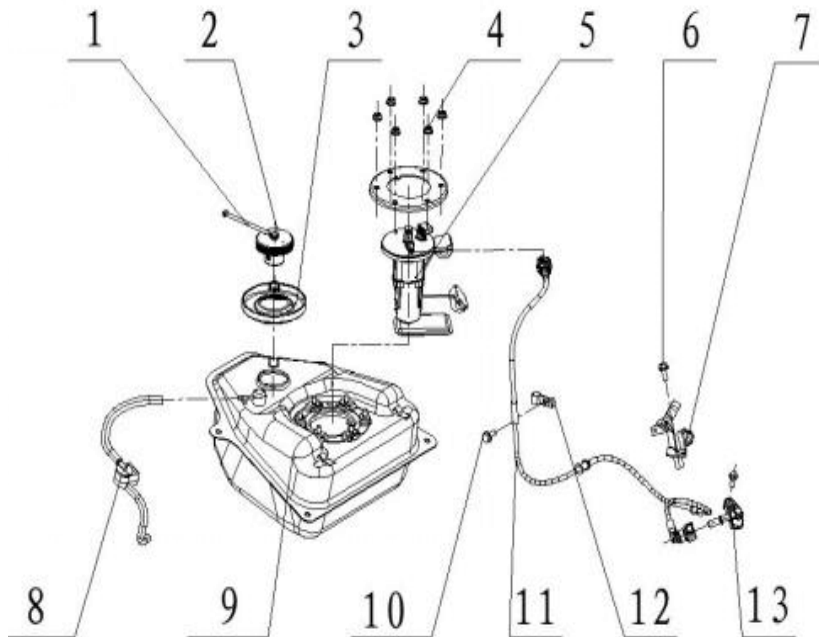

F17 FUEL TANK

SN	PART CODE	ENGLISH NAME	QTY
1	813002-746C-00TY0B00	Fuel tank cover protective cable	1
2	381300-746C-00TY0E0V	Fuel tank cap lock	1
3	833059-2390-00TY0000	Fuel tank oil baffle	1
4	GB6177.1-06000-V-K	Hexagon flange nut M6	6
5	192000-2390-00TY0000	Fuel supply pump	1
6	GB16674.1-06022-V-C	Hexagon flange bolt M6x22	1
7	511297-2320-00TY0E0V	Oil pipe bracket	1
8	092000-143D-00TY0000	Dump stop valve	1
9	811000-2390-00TY0KB0	Fuel tank	1
10	GB5789-06012-V-C	Hexagon flange bolt M6x12	1
11	810004-2390-00TY0000	Fuel pipe	1
12	810016-2320-00TY0E0V	Fuel tank oil pipe clamp	1
13	113003-035A-01TY0000	Fuel injector cap	1