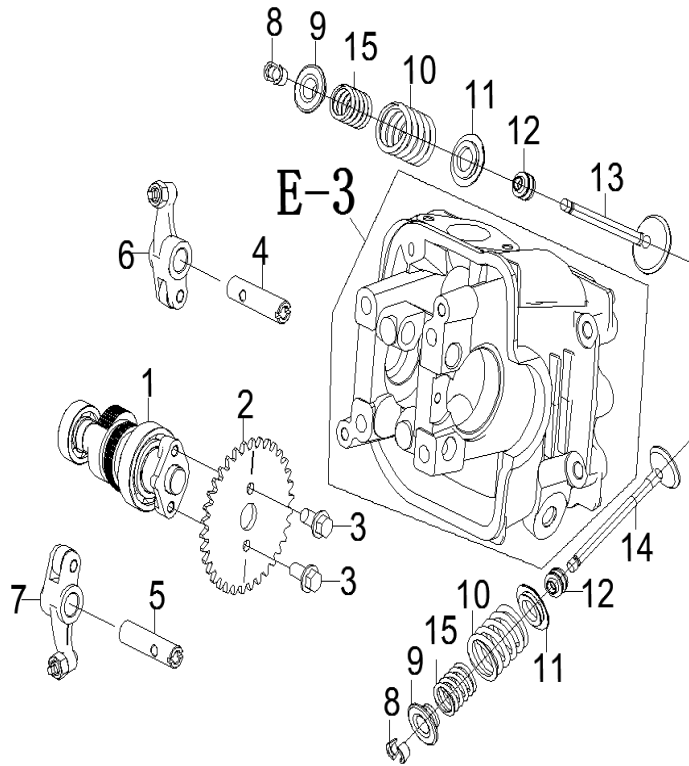

E04-2 Camshaft/Valve

SER NO.	PARTS CODE	ENGLISH NAME	QUANTITY
1	151000-0750-00TY0000	CAMSHAFT COMP..	1
2	151009-0300-00TY0000	SPROCKET.CAM(34T)	1
3	GB16674.1-05012-L-C	BOLT. STUD. 5×12	2
4	150005-0350-00TY0000	SHAFT .IN.ROCKER ARM	1
5	150006-0350-00TY0000	SHAFT .EX.ROCKER ARM	1
6	152100-0750-00TY0000	ARM ASSY. EX VALVE ROCKER	1
7	152200-0750-00TY0000	ARM ASSY. IN VALVE ROCKER	1
8	150010-0100-00TY0000	COTTER.VALVE	4