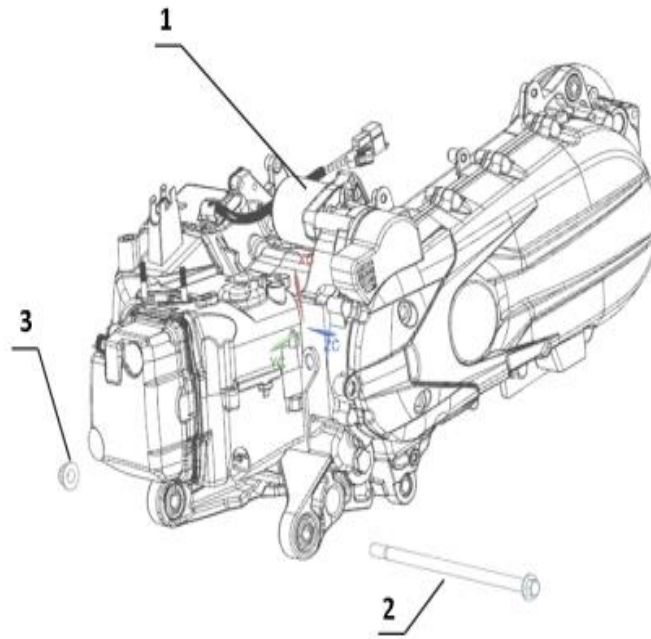

F29 ENGINE

SN	PART CODE	ENGLISH NAME	QTY
1	LBG92G1LOA0W00000Y27	Engine	1
2	910011-2390-00TY0EOV	Engine suspension shaft	1
3	GB6185.2-10000X-V-C	Hexagon self-locking nut	1