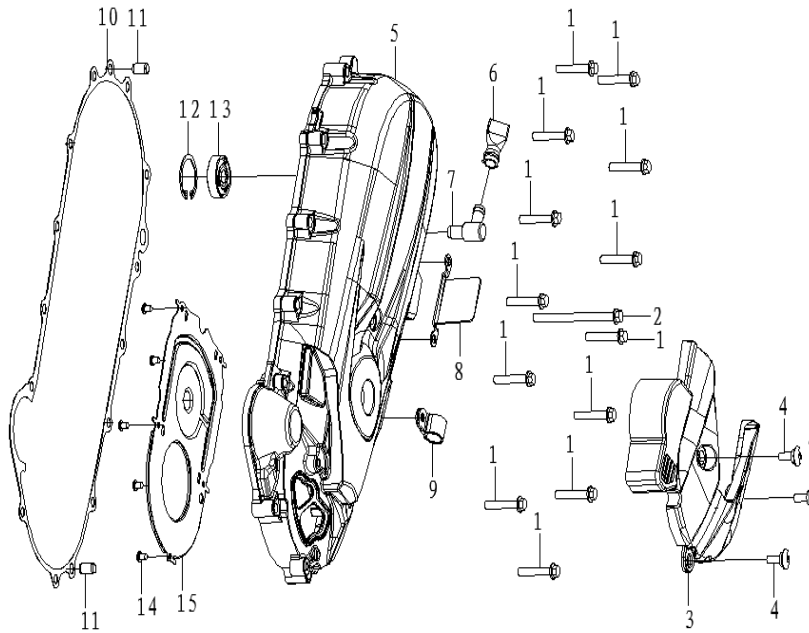

E09 Left crankcase cover

SER NO.	PARTS CODE	ENGLISH NAME	QUANTITY
1	911304-0300-04TYCE0B	BOLT.FLANGE. 6×35	13
2	911304-0300-03TYCE0B	BOLT.FLANGE. 6×85	1
3	123009-0760-00TY0000	CAP,L. COVER	1
4	911093-0760-00TY0KB0	BOLT. SOCKET. 6×18	3
5	123001-0760-00LB1Y27	COVER. L. SIDE	1
6	120035-0760-00TY0000	DROPPER RUBBER SLEEVE	1
7	123038-0760-00TY0E0B	TUBE,DRAIN	1
8	120033-0760-00TY0E0C	COVER,VENT HOLE	1
9	620005-0760-00TY0000	GUIDE. RR.BRAKE CABLE	1
10	943016-0760-00TY0000	GASKET.L COVER	1
11	915007-0160-07TY0000	DOWEL PIN. 8×14	2
12	GB893.1-32000-K	CIRCLIP.32MM	1
13	123200-0760-00TY0000	BEARING. RADIAL BALL. 600	1
14	GB845-42008-C-P	SCREW TAPPING 4.2×8	5
15	120030-0760-00TY0000	PLATE,L. COVER	1