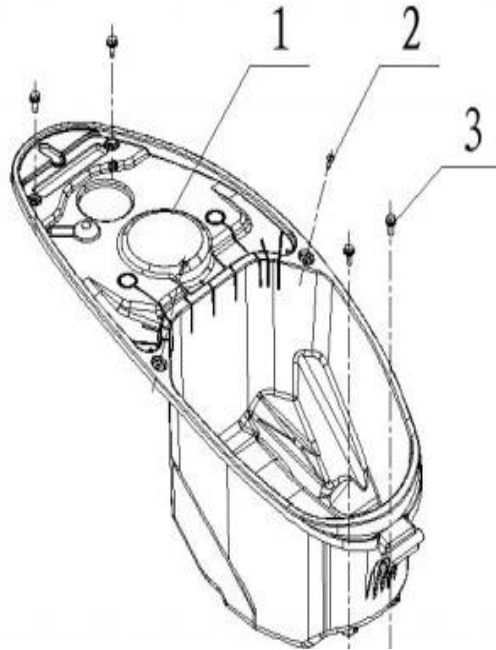

F12 LUGGAGE COMPARTMENT

SN	PART CODE	ENGLISH NAME	QTY
1	832028-2390-00TY0000	Luggage compartment	1
2	912007-7460-00TY0E0V	Pointed cross recessed pan head tapping screw ST4.8×12	2
3	923004-1460-00TY0D0B	Hexagon flange bolt	4