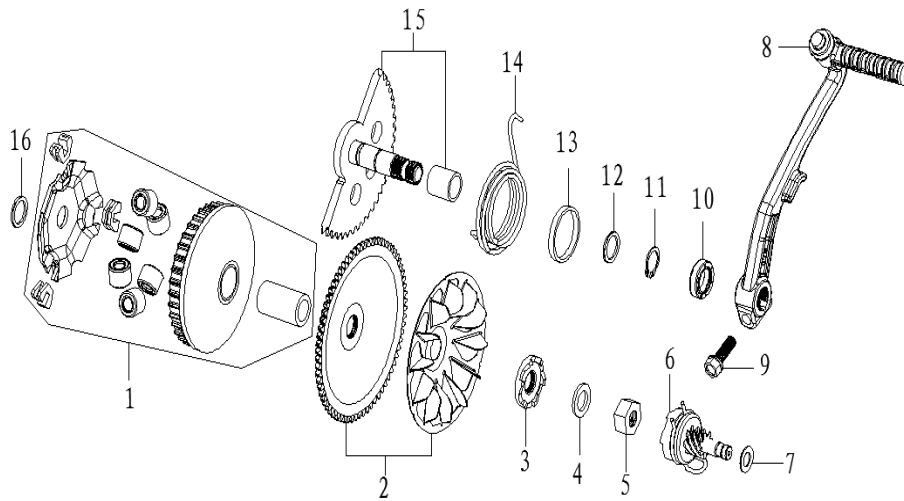

E10 Driver face

SER NO.	PARTS CODE	ENGLISH NAME	QUANTITY
1	224000-0350-00TY0000	FACE ASSY,DRIV	1
2	224100-0750-00TY0000	DRIVE FACE FIN COMP..	1
3	216000-0350-00TY0E0X	RATCHET,STARTER	1
4	GB97.1-14000-B	WASHER. 14×28×2.5	1
5	924009-0350-00TY0E0V	NUT HEX 14MM	1
6	215000-0760-00TY0000	ACTIVE RACHET COMP..	1
7	215003-0760-00TY0000	WASHER. 10×18×1	1
8	211000-0760-00TY0KB0	STARTING LEVER COMP..	1
9	GB5789-08025-G-C	BOOLT.FLANGE. 8×25	1
10	942030-0760-00TY0000	OILSEAL. 16×26×7	1
11	GB894.1-16000-K	CIRCLIP,EXTERNAL,16MM	1
12	212005-0760-00TY0000	WASHER. 16.2×22×1.5	1
13	212004-0300-00TY0000	COLLAR,KICK BOSS	1
14	212003-0300-00TY0000	SPRING,KICK RETURN	1
15	212000-0760-00TY0000	SPINDLE COMP.,KICK STARTER	1
16	914126-1770-00TY0E0V	WASHER. 15×25×2	1