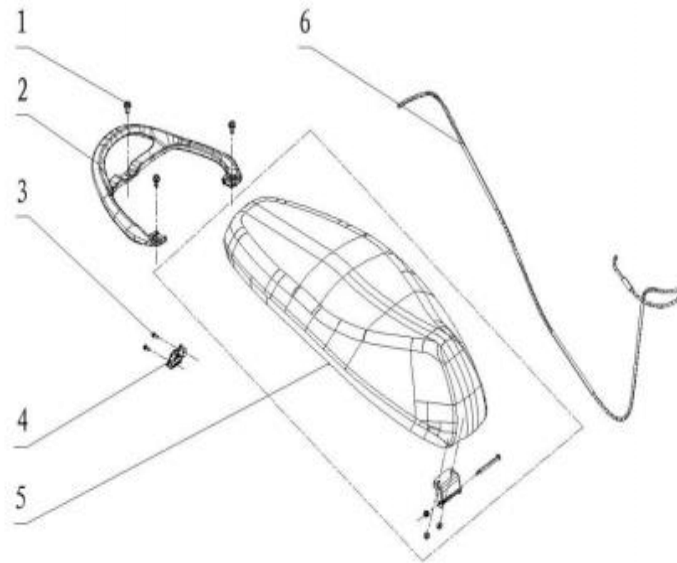

F16 SEAT

SN	PART CODE	ENGLISH NAME	QTY
1	912003-6060-03TY0000	Hexagon socket head cap screw	3
2	722000-2390-00TY0Y03	Rear armrest	1
3	GB9074.1-06012-V-B	Cross pan head flat washer combination screw	2
4	381500-2560-00TY0E0V	Seat cushion lock seat	1
5	711000-2390-00TY0000	Seat cushion	1
6	625000-2320-01TY0000	Seat cushion cable	1