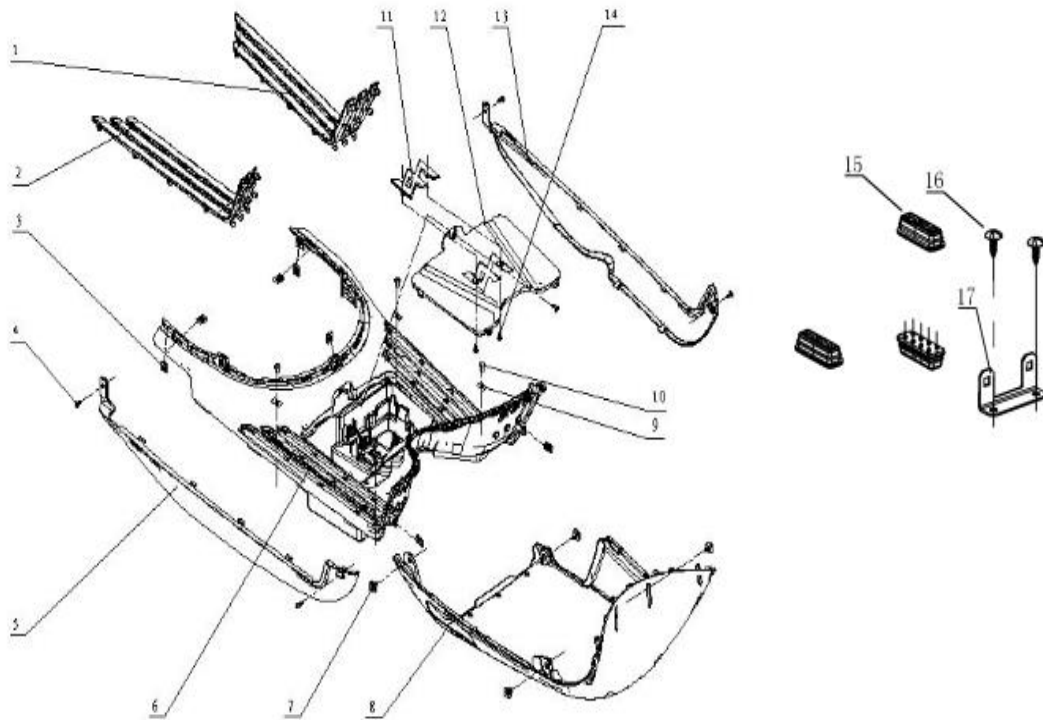

F10 PEDAL

SN	PART CODE	ENGLISH NAME	QTY
1	523021-2390-P1TY0000	Left front foot pedal adhesive 1	1
	523021-2390-P2TY0000	Left front foot pedal adhesive 2	1
	523021-2390-P3TY0000	Left front foot pedal adhesive 3	1
2	523022-2390-P1TY0000	Right front foot pedal adhesive 1	1
	523022-2390-P2TY0000	Right front foot pedal adhesive 2	1
	523022-2390-P3TY0000	Right front foot pedal adhesive 3	1
3	913001-1300-02TY0E0V	Clip nut	8
4	912007-7460-00TY0E0V	Pointed cross recessed pan head tapping screw ST4.8×12	5
5	833076-2390-0000	Right center sidebar	1
6	832017-2390-0000	Foot pedal	1
7	GB9074.25-06012-V-C	Hexagon head large flat washer combination bolt	4
8	832023-2390-00TY0000	Bottom shield	1
9	523023-2390-00TY0E0V	Foot pedal installation sleeve	4
10	GB70.1-06016-V-C	Hexagon socket head cap screw	4
11	833011-2390-00TY0000	Decorative cover, Battery box cover	1
12	832020-2390-0000	Battery cover	1
13	833075-2390-0000	Left center sidebar	1
14	GB845-42012-V	Cross recessed pan head tapping screw	4
15	943020-2320-P0TY0000	Buffer adhesive	3
16	GB845-42012-V	Cross recessed pan head tapping screw	2
17	314004-2390-00TY0E0V	Fuel pump start relay bracket	1