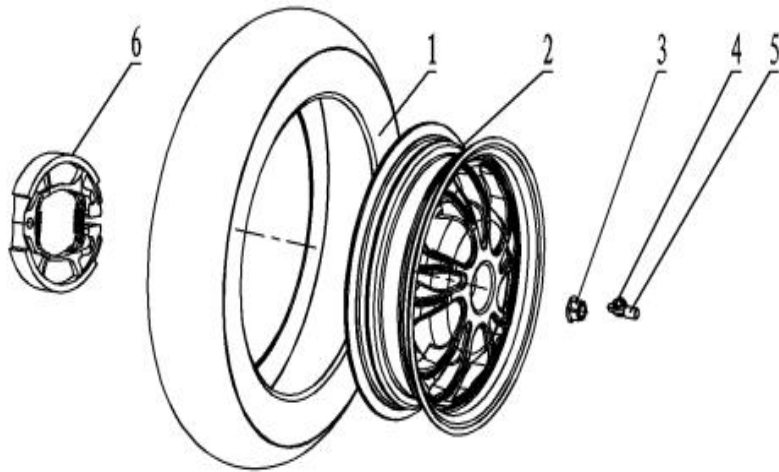

F15 REAR WHEEL

SN	PART CODE	ENGLISH NAME	QTY
1	411001-2390-00TY0000	Front outer tire	1
2	412100-2390-00TY0B01	Rear wheel rim (BLACK)	1
3	GB6187.2-16000F-V-K	Hexagon flange self-locking nut	1
4	411007-1300-00TY0000	Valve	1
5	411002-1370-00TY0000	Valve cap	1
6	442100-2320-01TY0000	SHOE SET, REAR BRAKE	1