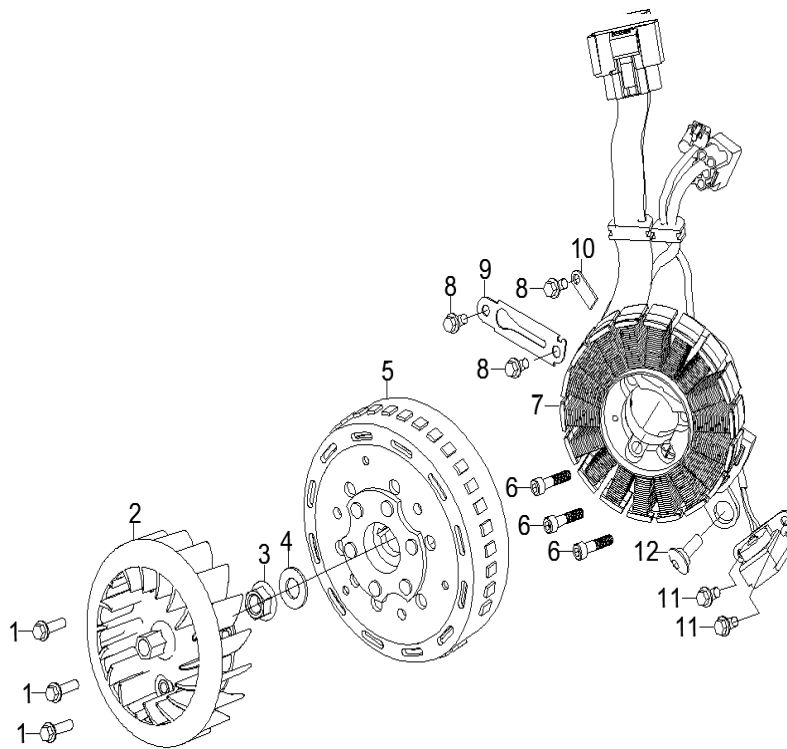

E07 A.C.G starter

SER NO.	PARTS CODE	ENGLISH NAME	QUANTITY
1	911304-0100-00TYCE0B	BOOLT.FLANGE. 6×18	3
2	081001-0350-00TY0000	FAN COMP.. COOLING	1
3	913015-0160-01TYKE0C	BOOLT.FLANGE. 12×1.25	1
4	914123-0100-00TY0E0K	WASHER. 12×25×2.3	1
5	315200-035A-00TY0000	FLYWHEEL COMP.	1
6	GB70.1-06025-G-C	BOLT. SOCKET. 6×25	3
7	315100-035A-00TY0000	STATOR COMP.	1
8	GB16674.1-06012-B-C	BOLT. STUD. 6×12	3
9	120029-0350-00TY0E0C	FIXED PLATE	1
10	120019-018B-00TY0000	GAUGE PLATE	1
11	GB9074.15-05016-C-C	BOLT. STUD. 5×16	2
12	911093-0760-00TY0KB0	BOLT. SOCKET. 6×18	1