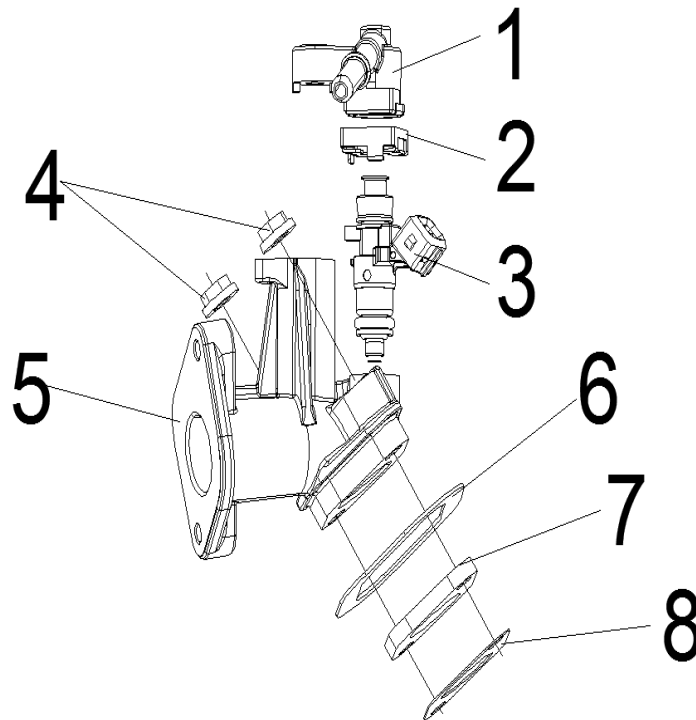

E16 Intake pipe

SER NO.	PARTS CODE	ENGLISH NAME	QUANTITY
1	113003-035A-01TY0000	COVER,FUEL INJECOR	1
2	113004-035A-01TY0000	CLAMP,FUEL INJECOR	1
3	113005-0700-00TY0000	INJECTOR ASSY,FUEL	1
4	GB6177.1-06000-B-K	NUT. 6×1	2
5	113001-0750-00TY0000	PIPE,INTAKE	1
6	943007-0350-00TY0000	RUBBER. IN. PIPE SEAL	1
7	943105-0350-00TY0000	INSULATOR. IN PIPE	1
8	943003-0350-00TY0000	INSULATOR. IN PIPE PAPER WASHER	1