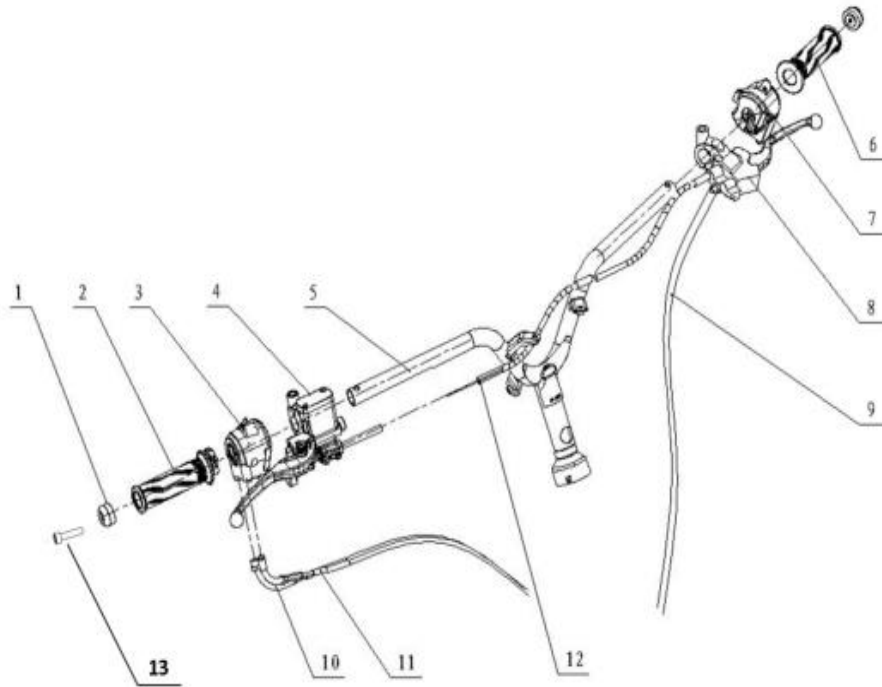

F01 HEADLIGHT

SN	PART CODE	ENGLISH NAME	QTY
1	GB5789-06020-V-C	Hexagon flange bolt M6×20	2
2	833056-1870-00TY0E0B	Windshield bracket flange bushing	2
3	914031-2390-P0TY0000	Tail light buffer rubber ring	2
4	912007-7460-00TY0E0V	Pointed cross recessed pan head tapping screw ST4.8×12	4
5	361000-2390-00TY0000	Headlamp	1

F02 SPEEDOMETER

SN	PART CODE	ENGLISH NAME	QTY
1	912007-7460-00TY0E0V	Pointed cross recessed pan head tapping screw ST4.8×12	3
2	371000-2390-00TY0000	Speedometer	1

F03 HANDLE LEVER /CABLE (DISC BRAKE)

SN	PART CODE	ENGLISH NAME	QTY
1	610004-2320-00TY0KB0	Balance weight	2
2	610003-2320-00TY0000	Twist grip throttle	1
3	342000-2390-00TY0000	Right hand handle switch assembly	1
4	431100-2390-00TY0R01	Front disc brake	1
5	611000-2390-00TY0KB0	Steering handle assembly	1
6	610002-2320-00TY0000	Left hand handle rubber sleeve	1
7	341000-2390-00TY0000	Left Hand Handle Switch	1
8	343000-2280-00TY0KB0	Left hand rocker arm assembly	1
9	622000-2390-00TY0000	Rear brake cable	1
10	621000-2320-00TY0000	Accelerator cable	1
11	621300-2320-00TY0000	Oil return cable	1
12	626000-2390-00TY0000	Front brake cable	1
13	GB70.1-06020-D-B	Hexagon socket head cap screw	