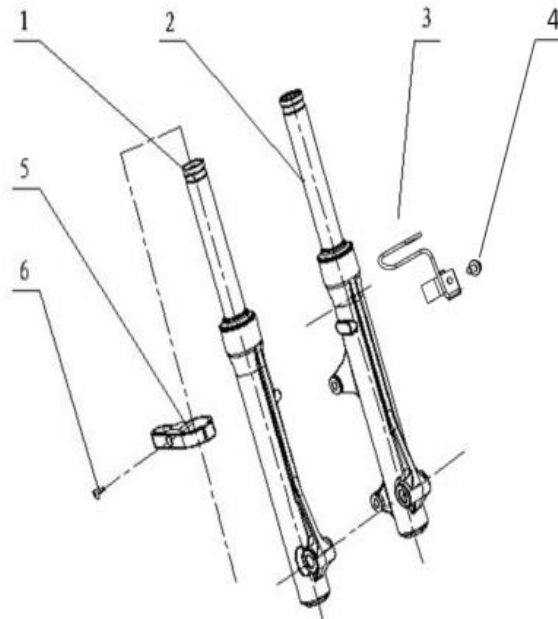

F13 FRONT FORK

SN	PART CODE	ENGLISH NAME	QTY
1	542000-2390-00TY0Y27	Right front shock absorber	1
2	541000-2390-00TY0Y03	Left front shock absorber	1
3	431003-2390-02TY0KB0	Front disc brake oil pipe clamp (lower)	1
4	GB5789-06012-D-B	Hexagon flange bolt M6×12	1
5	620003-2390-00TY0000	Mileage clamp	1
6	GB9074.1-05025-V-C	Cross pan head flat washer combination screw M5×25	1