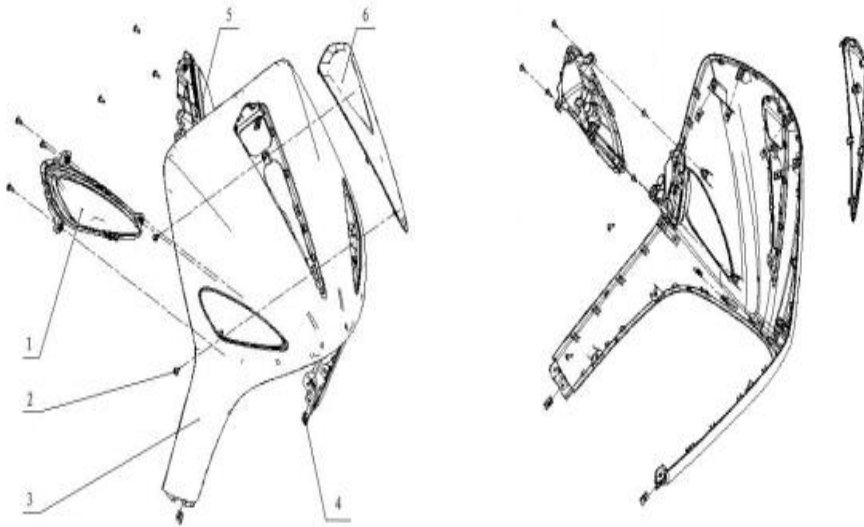

F08 FRONT COVER

SN	PART CODE	ENGLISH NAME	QTY
1	362200-2390-00TY0000	Right front turn signal lamp	1
2	GB845-42012-V	Cross recessed pan head tapping screw	8
3	832006-2390-0000	Front panel	1
4	913001-1300-02TY0E0V	Clip nut	10
5	362100-2390-00TY0000	Left front turn signal lamp	1
6	820006-2390-00TY0E0Z	Front panel decorative cover	1