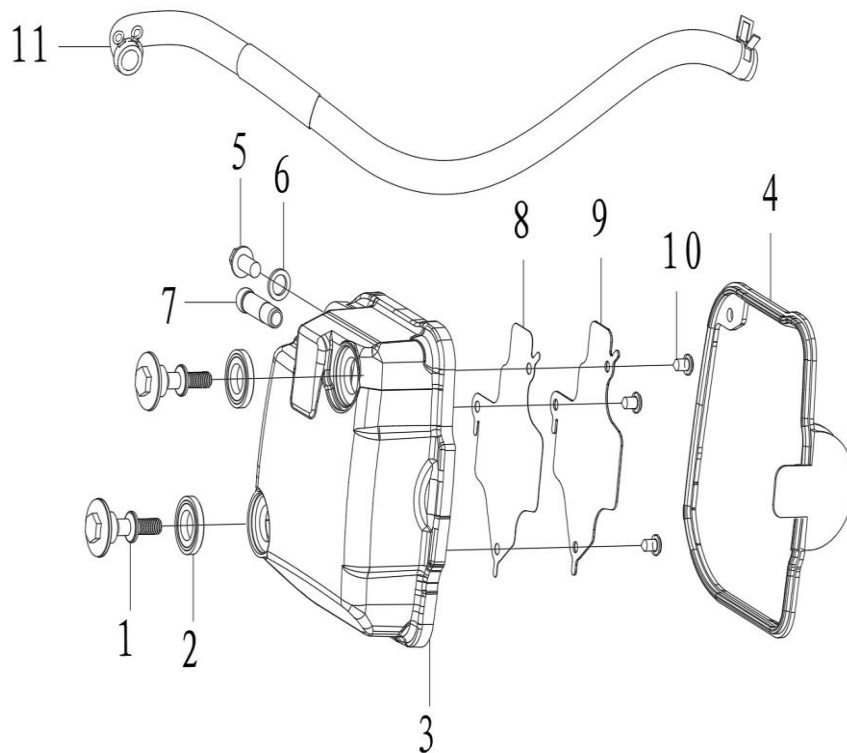

E02 Cylinder head cover

SN	PART CODE	ENGLISH NAME	QTY
1	911089-0300-00TY0E0L	BOLT. HEAD COVER	2
2	941082-0240-01TY0000	RUBBER. MOUNTING	2
3	110001-0750-00TY0000	COVER COMP.. HEAD	1
4	941001-0750-00TY0000	GASKET, HEAD COVER	1
5	911304-0160-10TYCE0B	BOLT. FLANGE. 6×12	1
6	914105-0160-00TY0000	WASHER. SEALING. 6MM	1
7	110008-0350-01TY0E0B	PIPE JOINT	1
8	943001-0300-00TY0000	GASKET. OIL BAFFLE PLATE	1
9	110007-0350-00TY0000	OIL BAFFLE PLATE	1
10	GB845-42008-C-P	SCREW TAPPING 4.2×8	3
11	090005-0760-00TY0000	TUBE. MISSION BREATHER	1