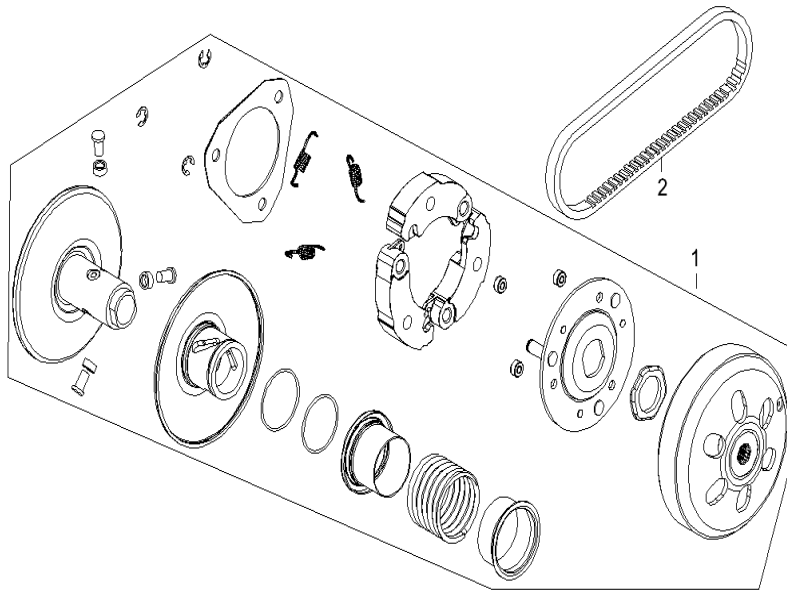

E11 Driven pulley

SER NO.	PARTS CODE	ENGLISH NAME	QUANTITY
1	225000-0350-02TY0000	FACE ASSY, DRIVEN	1
2	220002-076A-00TY0000	BELT. DRIVE(BANDO)	1