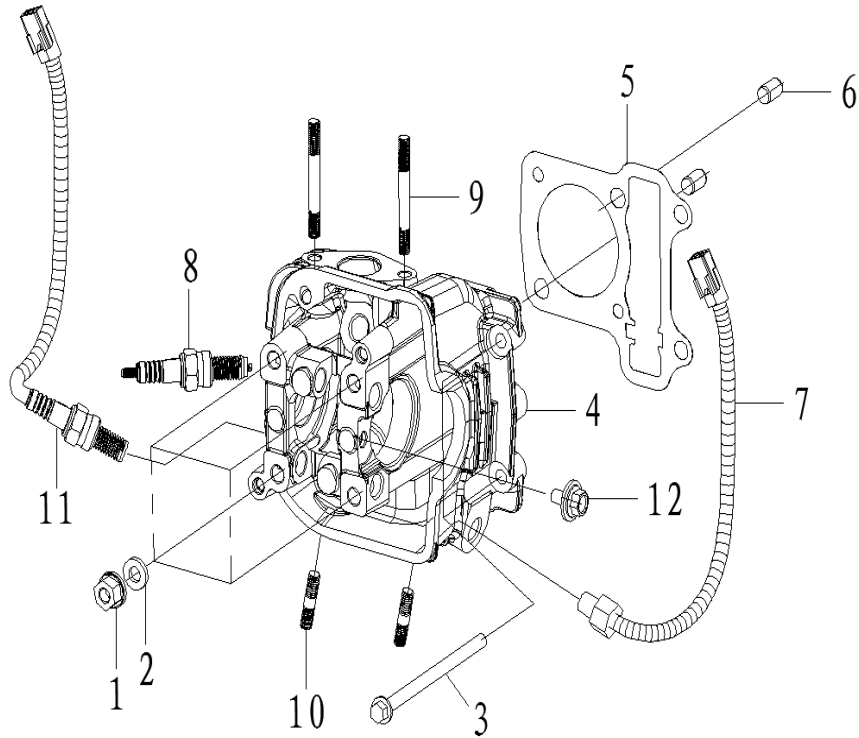

E03 Cylinder head

SER NO.	PARTS CODE	ENGLISH NAME	QUANTITY
1	924004-0680-00TY0E0V	NUT. 7×1	4
2	914115-018B-00TY0E0B	WASHER. 7×14×2.2	4
3	GB16674.1-06100-B-C	BOLT. FLANGE. 6×100	2
4	111000-0750-00TY0000	CYLINDER HEAD ASSEMBLY	1
5	943010-0750-00TY0000	GASKET,CYLINDER HEAD	1
6	915007-018B-00TY0000	DOWEL PIN. 8×14	2
7	190001-0350-01TY0000	SENSOR ASSY.,THERMOSTAT OIL	1
8	310001-0110-00TY0000	PLUG. SPARK(MR8C-9N)(NGK)	1
9	GB901-06058-C-C	BOLT. STUD. 6×58	2
10	GB897-07029-V-C	BOLT. STUD. 7×29	2
11	194000-2320-00TY0000	SENSOR ASSY.,OXYGEN	1
12	GB9074.14-06012-L-C	BOLT. STUD. 6×12	1