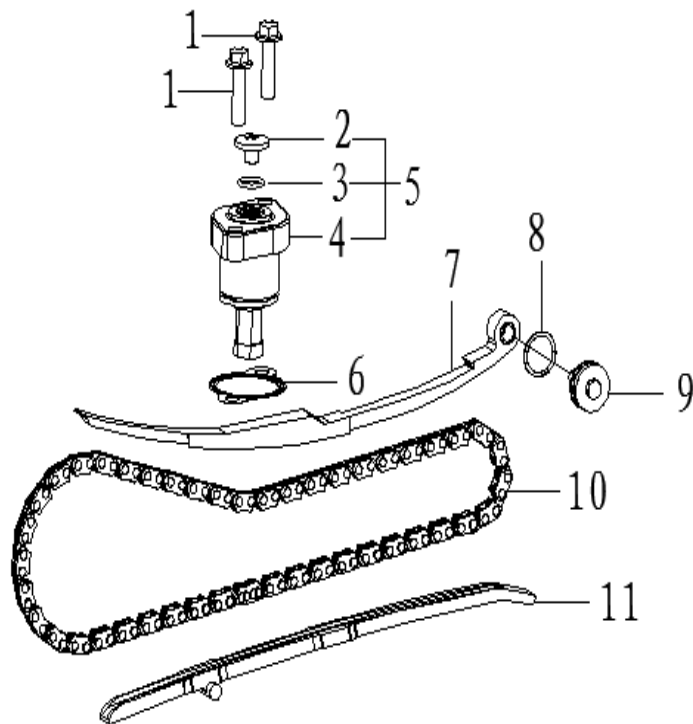

E03 Cylinder head

SER NO.	PARTS CODE	ENGLISH NAME	QUANTITY
1	924004-0680-00TY0E0V	NUT. 7×1	4
2	914115-018B-00TY0E0B	WASHER. 7×14×2.2	4
3	GB16674.1-06100-B-C	BOLT. FLANGE. 6×100	2
4	111000-0750-00TY0000	CYLINDER HEAD ASSEMBLY	1
5	943010-0750-00TY0000	GASKET,CYLINDER HEAD	1
6	915007-018B-00TY0000	DOWEL PIN. 8×14	2
7	190001-0350-01TY0000	SENSOR ASSY.,THERMOSTAT OIL	1
8	310001-0110-00TY0000	PLUG. SPARK(MR8C-9N)(NGK)	1
9	GB901-06058-C-C	BOLT. STUD. 6×58	2
10	GB897-07029-V-C	BOLT. STUD. 7×29	2
11	194000-2320-00TY0000	SENSOR ASSY.,OXYGEN	1
12	GB9074.14-06012-L-C	BOLT. STUD. 6×12	1

E04-1 Camshaft/Valve

SER NO.	PARTS CODE	ENGLISH NAME	QUANTITY
1	151000-0750-00TY0000	CAMSHAFT COMP..	1
2	151009-0300-00TY0000	SPROCKET.CAM(34T)	1
3	GB16674.1-05012-L-C	BOLT. STUD. 5×12	2
4	150005-0350-00TY0000	SHAFT .IN.ROCKER ARM	1
5	150006-0350-00TY0000	SHAFT .EX.ROCKER ARM	1
6	152100-0750-00TY0000	ARM ASSY. EX VALVE ROCKER	1
7	152200-0750-00TY0000	ARM ASSY. IN VALVE ROCKER	1
8	150010-0100-00TY0000	COTTER.VALVE	4

E04-2 Camshaft/Valve

SER NO.	PARTS CODE	ENGLISH NAME	QUANTITY
1	151000-0750-00TY0000	CAMSHAFT COMP..	1
2	151009-0300-00TY0000	SPROCKET.CAM(34T)	1
3	GB16674.1-05012-L-C	BOLT. STUD. 5×12	2
4	150005-0350-00TY0000	SHAFT .IN.ROCKER ARM	1
5	150006-0350-00TY0000	SHAFT .EX.ROCKER ARM	1
6	152100-0750-00TY0000	ARM ASSY. EX VALVE ROCKER	1
7	152200-0750-00TY0000	ARM ASSY. IN VALVE ROCKER	1
8	150010-0100-00TY0000	COTTER.VALVE	4

E05 Cam chain/Tensioner

SER NO.	PARTS CODE	ENGLISH NAME	QUANTITY
1	911304-0160-02TYCE0B	BOLT. FLANGE.6×22	2
2	912014-0100-00TY0E0C	SCREW.PAN.6×6	1
3	944011-0100-00TY0000	O-RING.9.5×1.5	1
4	153000-0750-00TY0000	LIFTER ASSY..TENSIONER	1
6	943019-0350-00TY0000	GASKET. TENSIONER LIFTER	1
7	155000-0750-00TY0000	TENSIONER. CAM CHIN	1
8	944020-0100-00TY0000	O-RING.15.2×1.5	1
9	150028-0750-00TY0E0C	PIVOT.CAM CHAIN TENSIONER	1
10	150001-0750-00TY0000	CHAIN. CAM	1
11	150021-0750-00TY0000	GULDE. CAM CHIN	1