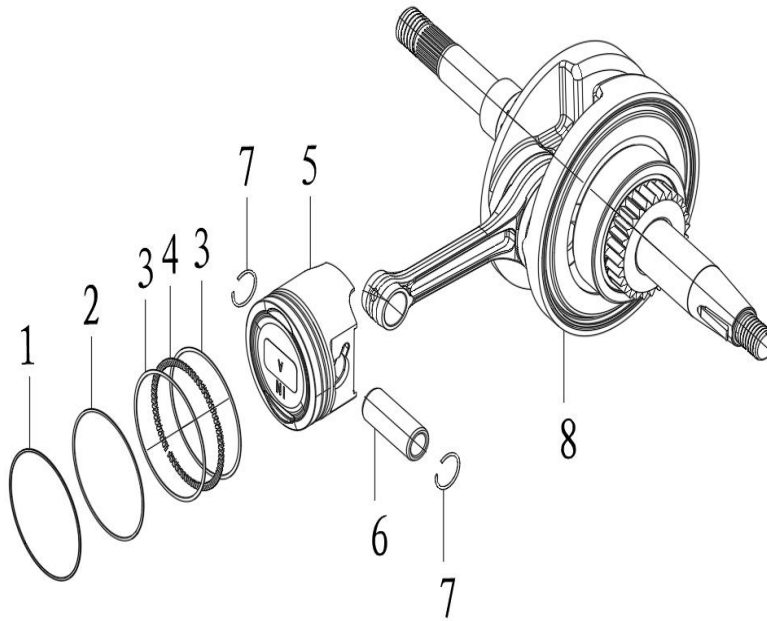

E15 Crankshaft/Piston

SER NO.	PARTS CODE	ENGLISH NAME	QUANTITY
1	133001-0750-00TY0000	RING SET.PISTON	1
2	133002-0750-00TY0000	RING SET.PISTON	1
3	133101-0750-00TY0000	RING SET.PISTON	2
4	133102-0750-00TY0000	RING SET.PISTON	1
5	130001-0750-00TY0000	PISTON	1
6	130002-0350-00TY0000	PIN. PISTON	1
7	130003-018B-00TY0000	CLIP. PISTON PIN.	2
8	131000-076A-00TY0000	CRANKSHAT COMP..	1