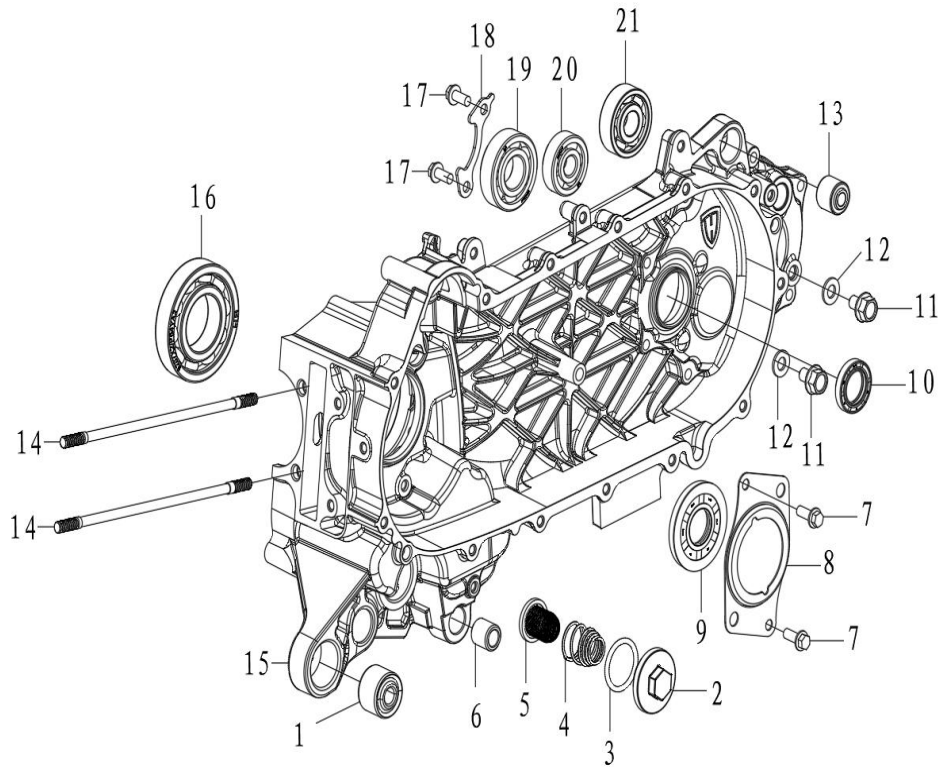

E14 Left crankcase

SER NO.	PARTS CODE	ENGLISH NAME	QUANTITY
1	120020-0100-00TY0000	BUSH. ENGINE HANGER RUBBER	1
2	120007-0100-00TY0000	CAP. TAPPET ADJUSTING HOLE	1
3	944031-018B-00TY0000	O-RING. 29.5×3.2	1
4	140003-0100-00TY0000	SPRING,OIL FILTER SCREEN	1
5	143000-0160-00TY0000	SCREEN,OIL FILTER	1
6	521009-0780-00TY0000	BUSH,MAINSTAND	1
7	GB16674.1-06016-B-C	BOLT. FLANGE 6×16	2
8	131005-0750-00TY0E0C	PLATE.O/S STOPPER	1
9	942008-0750-00TY0000	OILSEAL. 20.8×53×6	1
10	942032-0100-00TY0000	OILSEAL. 20×32×6	1
11	922004-0300-00TYCE0B	BOLT. FLANGE 8×12	2
12	914007-0100-00TY0000	WASHER. SEALING. 8MM	2
13	120021-0100-00TY0000	GUIDE. RR.CUSHION UNDER RUBBER	1
14	917002-0750-01TY0E0X	BOLT A. STUD. 7×204.5	2
15	121000-0760-01TY0000	CRANKCASE COMP.. L	1
16	GB276-6207X2-P64-YA2	BEARING. RADIAL BALL. 6207	1
17	911304-0160-05TYCE0B	BOOLT.FLANGE. 6×14	2
18	120025-0760-00TY0000	PLATE,MISSION BEARING SETTING	1
19	GB276-6204-P6-S	BEARING. RADIAL BALL. 6204	1
20	GB276-6301-P6-S	BEARING. RADIAL BALL. 6301	1
21	GB276-6302-P6-S	BEARING. RADIAL BALL. 6302	1