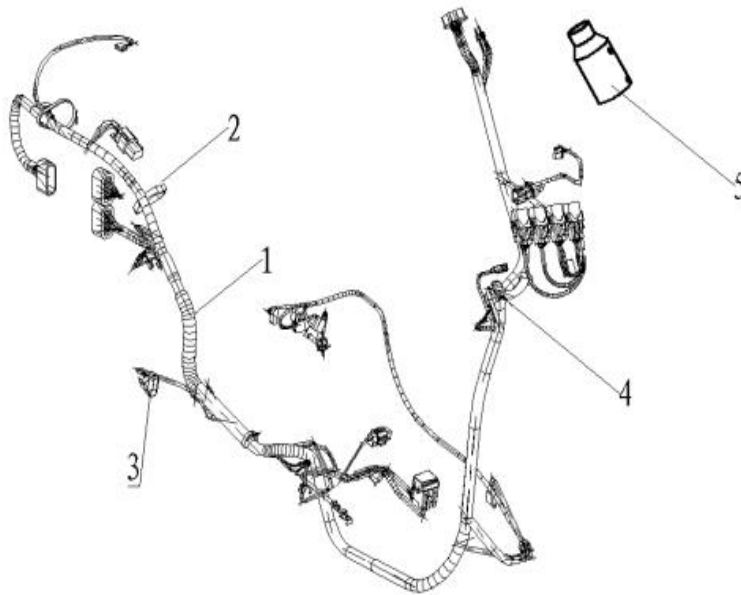

F27 ELECTRICAL SYSTEM

SN	PART CODE	ENGLISH NAME	QTY
1	351100-2390-03TY2000	Main cable	1
2	921003-1300-00TY0000	Belt	2
3	921003-0350-00TY0000	Belt	2
4	921003-1310-00TY0000	Belt	9
5	351105-180E-00TY0000	Universal sheath	1