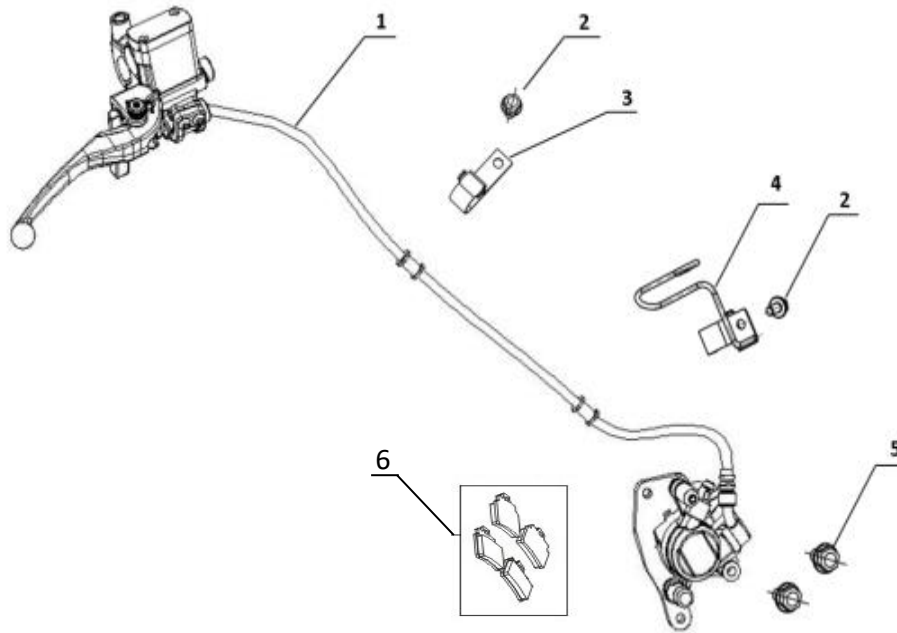

F04 FRONT BRAKE SYSTEM

SN	PART CODE	ENGLISH NAME	QTY
1	431100-2390-00TYOR01	Front disc brake	1
2	GB5789-06012-V-C	Hexagon flange bolt M6x12	2
3	431003-2390-00TYOKB0	Front disc brake oil pipe clamp	1
4	431003-2390-01TYOKB0	Front disc brake oil pipe clamp (lower)	1
5	GB5789-08020-D-B	Hexagon flange bolt M8x25	2
6	431005-2390-00TYOKB0	Front brake pad	1