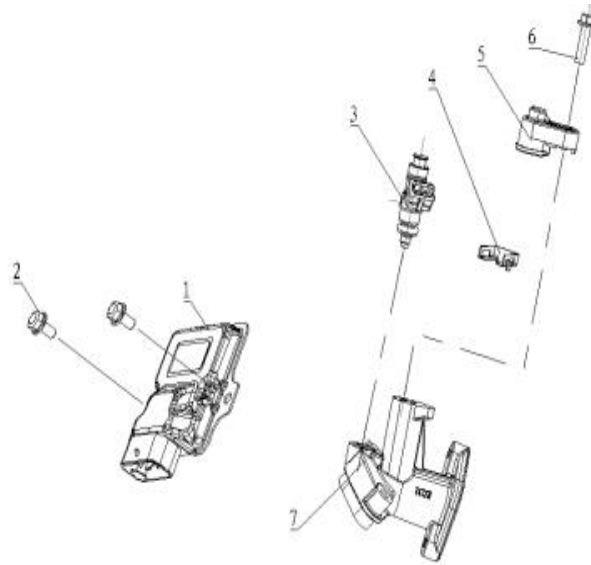

F25 EFI

SN	PART CODE	ENGLISH NAME	QTY
1	193000-239C-00TY0000	ECU	1
2	GB5789-06012-V-C	Hexagon flange bolt M6x12	1
3	113005-0700-00TY0000	Fuel injector	1
4	113004-035A-01TY0000	Fuel injector clip	1
5	113003-035A-01TY0000	Fuel injector cap	1
6	GB16674.1-06020-V-C	Hexagon flange bolt M6x20	1
7	113001-0750-00TY0000	Intake pipe	1