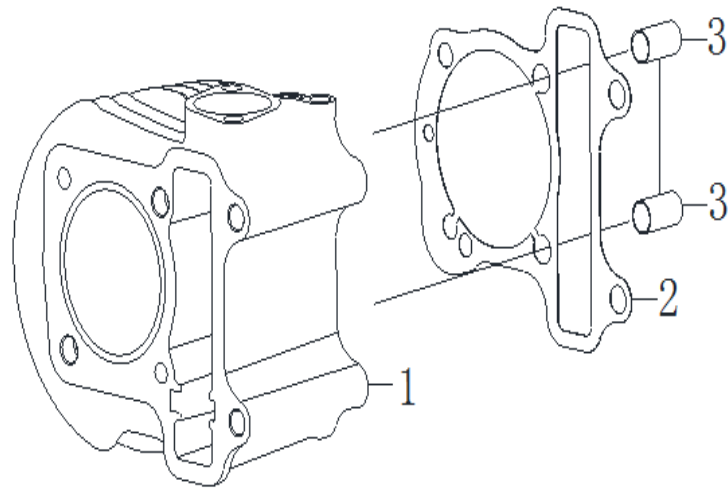

E06 Cylinder

SER NO.	PARTS CODE	ENGLISH NAME	QUANTITY
1	112000-0750-00TY0D00	CYLINDER COMP.	1
2	943009-0350-00TY0000	GASKET. CYLINDER	1
3	915007-018B-00TY0000	DOWEL PIN. 8×14	2