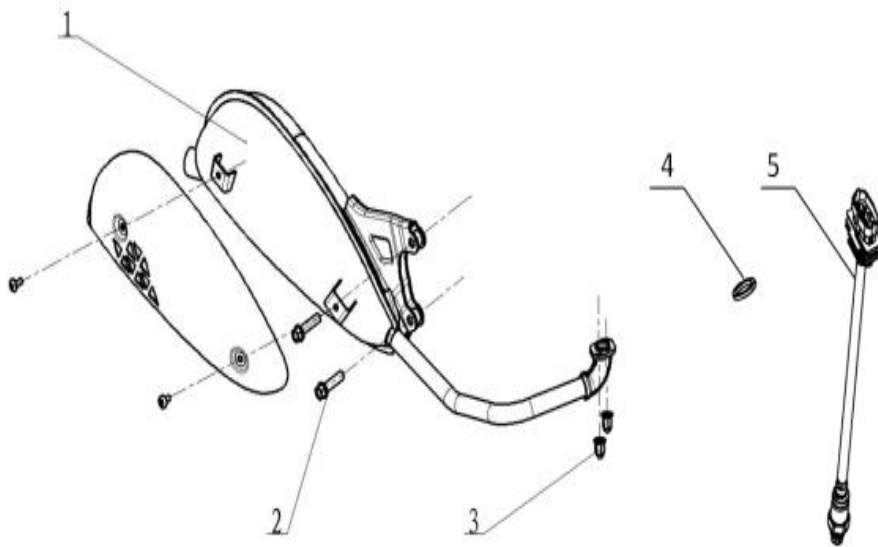

F20 MUFFLER

SN	PART CODE	ENGLISH NAME	QTY
1	181100-239C-00TY0B01	Exhaust pipe	1
2	GB5789-10035X-D-B	Hexagon flange bolt	2
3	913021-239C-00TY0E0V	Inner and outer Hexagon flange nuts	2
4	180001-130B-00TY0000	Exhaust pipe gasket	1
5	194000-2320-00TY0000	Oxygen sensor	1