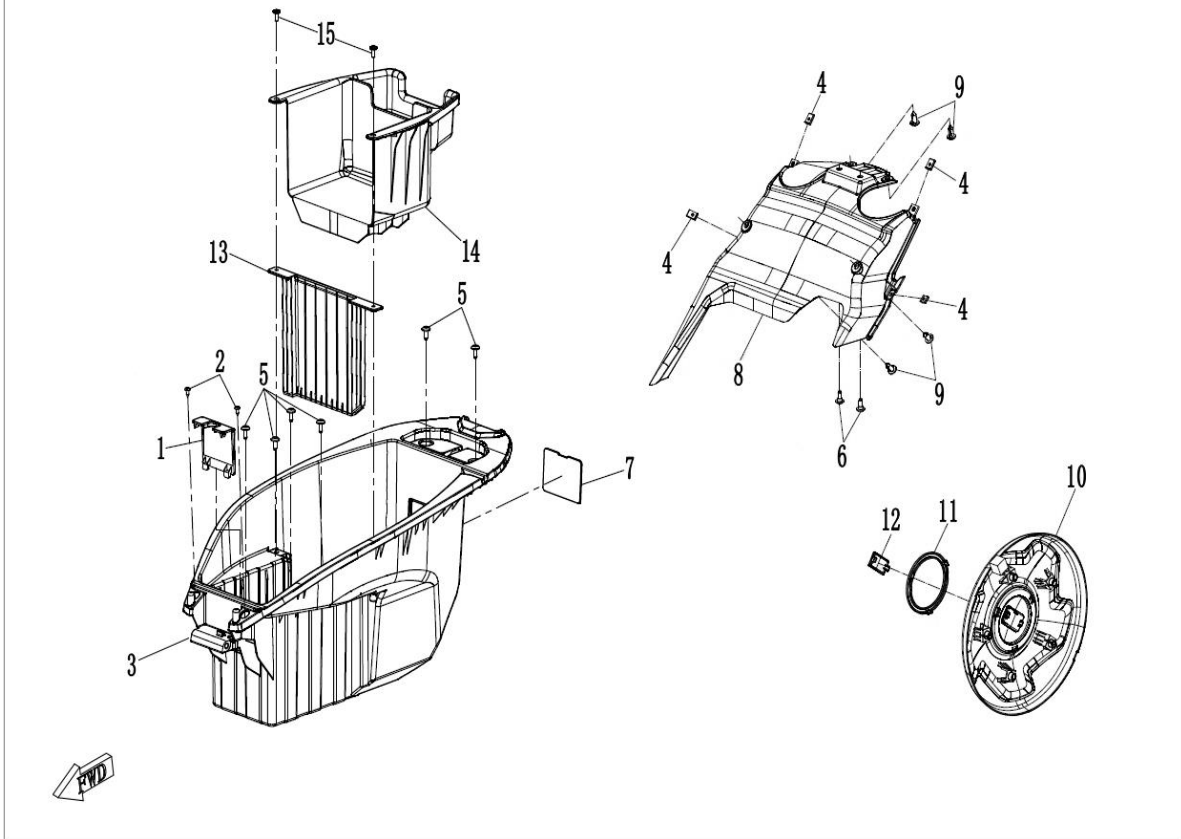

塑料件5/PALSTCS 5

F04-5-V2 PLASTICS V

Item No.	Parts Number	Parts Name(EN)	Qty	Specification
1	FB6V-044013-1200	PRESS COVER, BATTERY WIRE	1	
2	30110-420130070	SELF-TAPPING SCREW	2	ST4.2×13
3	FB6V-044011-1301	LOWER STORAGE BOX, SEAT	1	
4	8010-000002	TOOL	4	ST4.2
5	6WWV-046702-5000	INNER HEX SCREW M6x12	6	
6	6WWV-046602-5000	INNER HEX STEPPED SCREW M6x14	2	
7	FB6V-044012-1000	OBD DIAGNOSIS COVER	1	
8	FB6V-043051-1000	REAR INNER FENDER	1	
9	9060-040310	PLASTIC CLIPS	4	
10	FB6V-040009-1000-0BT00	RIM DECO COVER	1	ROCK SILVER BLACK
11	FB6V-040011-1000-0G700	RIM DECO COVER, SMALL	1	LEMON GREEN
12	FA7V-041042-1000	HEADLIGHT DECO PART TRADEMARK	1	
13	FB6V-044014-1300	BATTERY BAFFLE	1	
14	FB6V-044015-1301	REAR BATTERY BOX	1	
15	6WWV-047102-5000	INNER HEX SCREW M5x14	2