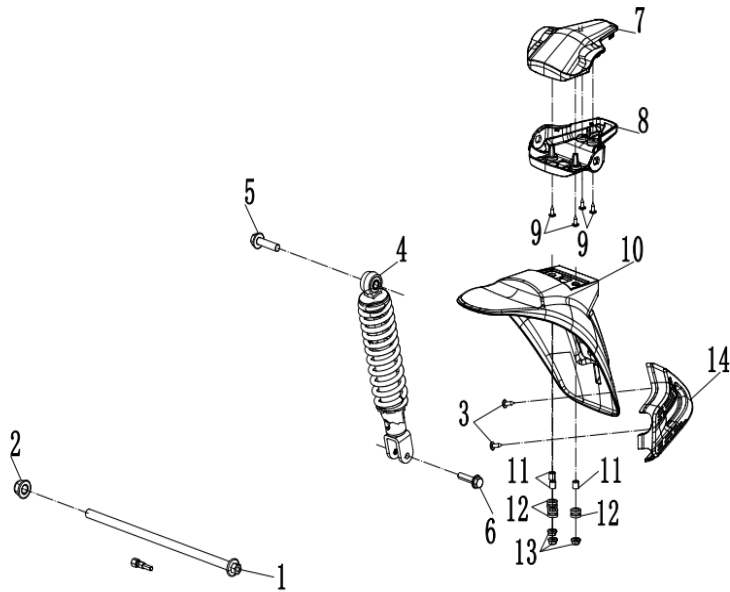

后悬架总成/REAR SUSPENSION

F06 REAR SUSPENSION

Item No.	Parts Number	Parts Name(EN)	Qty	Specification
1	FB6V-060001-1000	REAR FORK SHAFT	1	
2	30204-122810	NUT	1	M12×1.25
3	30110-481130010	SELF-TAPPING SCREW	2	ST4.8×13
4	FB6V-062000-1000-M1	REAR SHOCK ABSORBER	1	
5	30006-102040810	BOLT	1	M10×1.25×40
6	FA7V-060008-1000	BOLT M8x35	1	M8x35
7	FB6V-060603-1000	UPPER PRESS COVER, REAR LICENSE LIGHT	1	
8	FB6V-060604-1000	LOWER PRESS COVER, REAR LICENSE LIGHT	1	
9	30110-420130070	SELF-TAPPING SCREW	4	ST4.2×13
10	FB6V-060601-1000	REAR FENDER	1	
11	6090-040303	BUSHING	3	
12	6KM#-040302-8000	CUSHION SLEEVE	3	
13	30202-060110	NUT	3	M6
14	FB6V-060602-1000	BRACKET, REAR FENDER	1