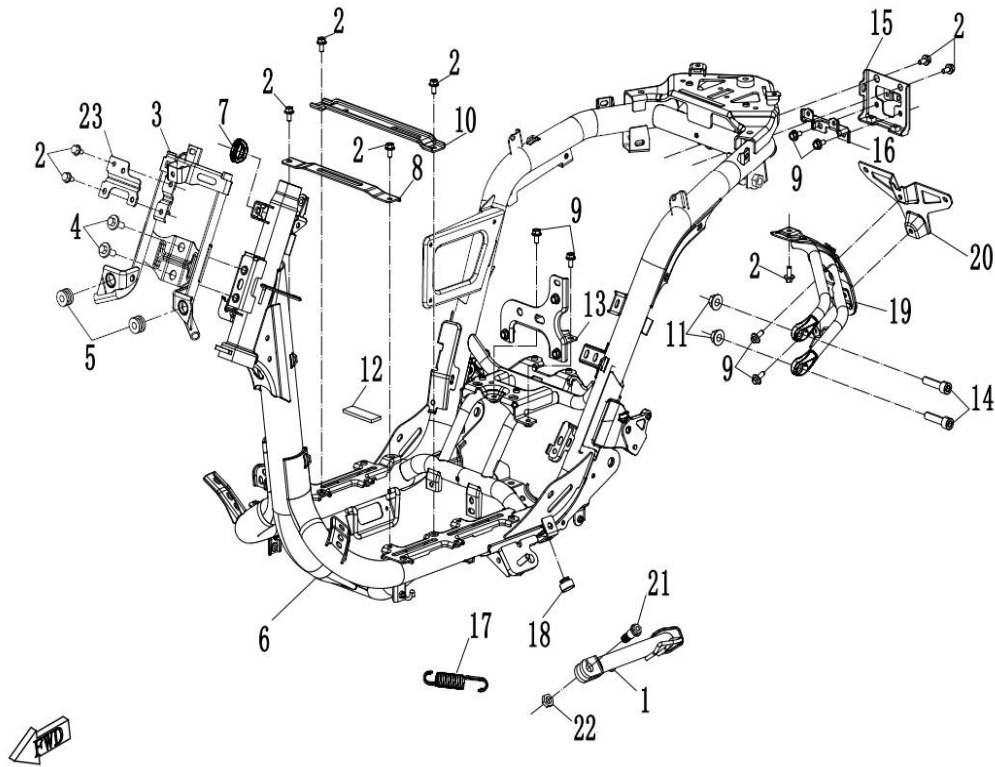

车架/FRAME

F03-V3 FRAME

Item No.	Parts Number	Parts Name(EN)	Qty	Specification
1	FB6V-032000-1200-0BP00	SIDE STAND ASSY	1	MAUD SPIRIT BLACK
2	30006-060012810	BOLT	9	M6×12
3	FB6V-035000-1001	HEADLIGHT BRACKET ASSY	1	
4	30006-080020810	BOLT	2	M8×20
5	6KJ0-120004	RUBBER BUSHING, FUEL TANK	2	
6	FB6V-031000-1202	FRAME ASSY	1	
7	FA7V-045011-1001	STEERING TUBE RUBBER	1	
8	FB6V-030002-1000	FOOTREST BRACKET	1	
9	30006-060016810	BOLT	6	M6×16
10	FB6V-030003-1000	BATTERY PRESSURE PLATE	1	
11	30218-102170	HEX FLANGE NUT	2	
12	FB6V-042042-1000	BATTERY SPONGE FILL	1	60x20x4
13	FB6V-038000-1200	JUNCTION BOX BRACKET	1	
14	30102-102040870	INNER HEX SCREW M10x1.25x40	2	M10x1.25x40
15	FB6V-030070-1000	BRACKET, REAR PLASTIC PARTS	1	
16	FB6V-030080-1000	OBD BRACKET	1	
17	FB6V-030120-1100	SPRING, SIDE STAND	1	
18	9030-220006	CUSHION, CARGO BOX	1	
19	FB6V-034000-1001-0BP00	FENDER BRACKET	1	MAUD SPIRIT BLACK
20	FA7V-030020-1000-0BP00	BRACKET, REAR LICENSE	1	MAUD SPIRIT BLACK
21	6080-030004	SIDE STAND BOLT	1	
22	30208-102010	NUT	1	M10×1.25
23	FB6V-030050-1000	CBS BRACKET	1