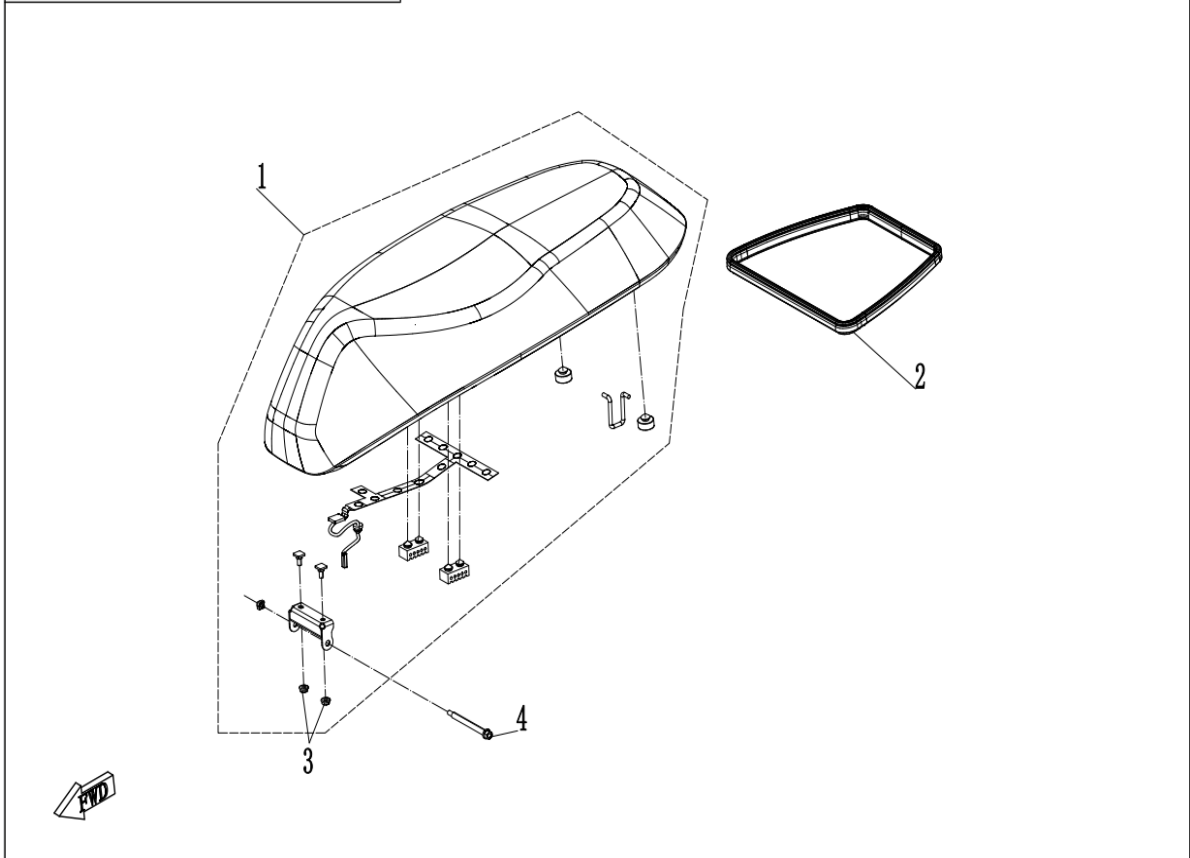

座垫总成/SEAT ASSY

F13-V1 SEAT ASSY

Item No.	Parts Number	Parts Name(EN)	Qty	Specification
1	FB6V-130100-1200	SEAT ASSY	1	
2	FB6V-130300-1200	SEAL TAPE	1	
3	30204-060810	NUT	2	M6
4	FA7V-130200-1000	BOLT	1