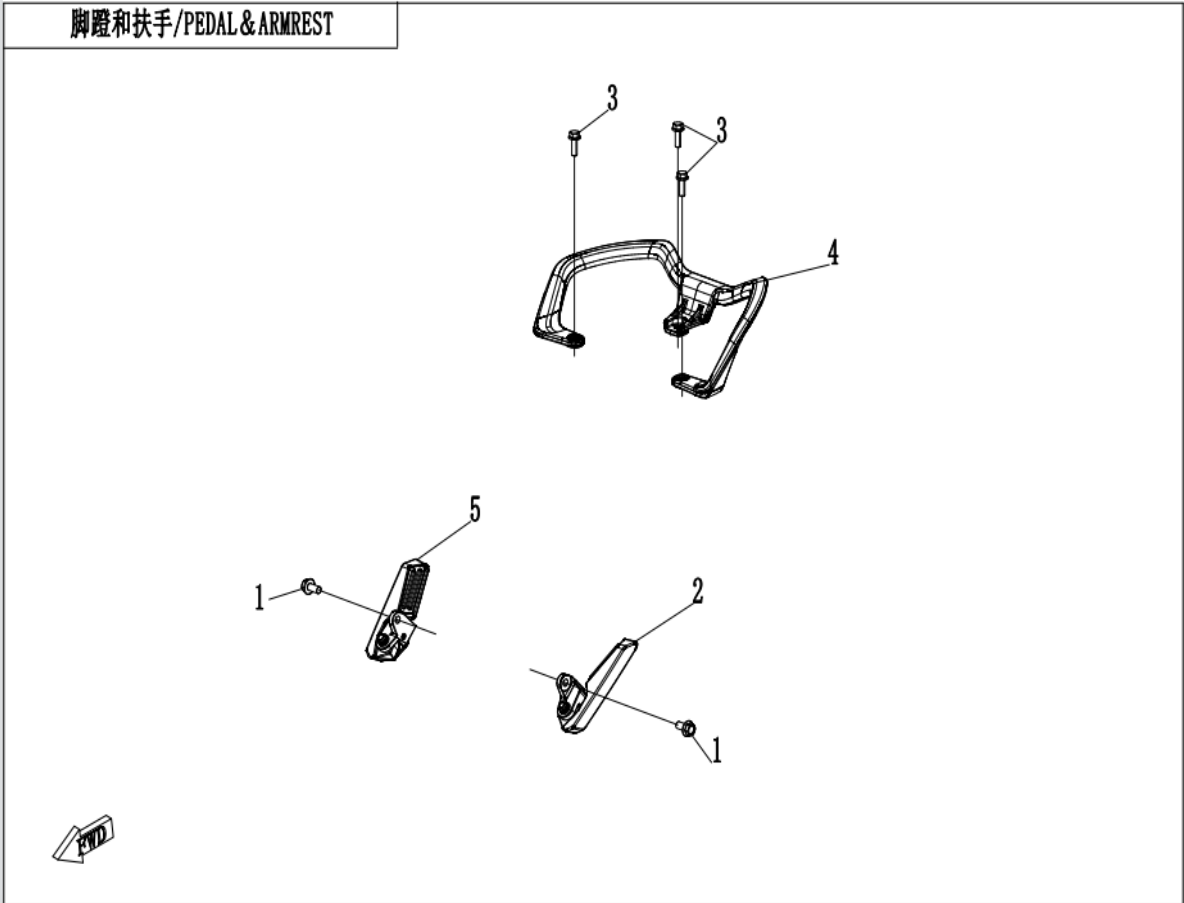

脚蹬和扶手/PEDAL & ARMREST

F14 PEDAL&ARMREST

Item No.	Parts Number	Parts Name(EN)	Qty	Specification
1	30006-102025810	BOLT	2	M10×1.25×25
2	FB6V-140200-1000-0VE00	REAR LH FOOTREST	1	NEBULA WHITE
2	FB6V-140200-1000-0HD00	REAR LH FOOTREST	1	GALAXY GREY
2	FB6V-140200-1000-0D000	REAR LH FOOTREST ASSY	1	ZIRCON BLACK
3	30006-080025870	BOLT	3	M8×25
4	FB6V-140010-1000-0BT00	REAR ARMREST	1	ROCK SILVER BLACK
5	FB6V-140300-1000-0HD00	REAR RH FOOTREST	1	GALAXY GREY
5	FB6V-140300-1000-0VE00	REAR RH FOOTREST	1	NEBULA WHITE
5	FB6V-140300-1000-0D000	REAR RH FOOTREST ASSY	1	ZIRCON BLACK