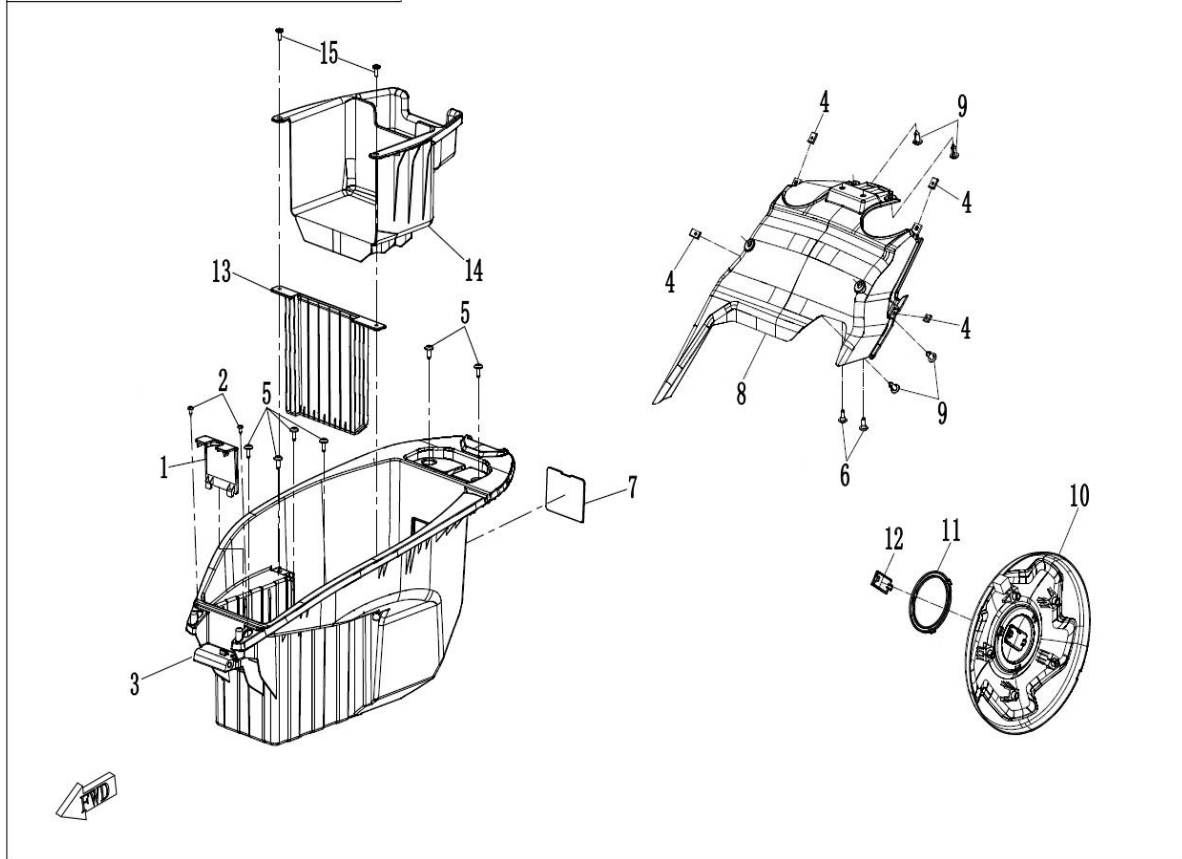

塑料件5/PALSTCS 5

F04-5-V1 PLASTICS V

Item No.	Parts Number	Parts Name(EN)	Qty	Specification
1	FB6V-044013-1200	PRESS COVER, BATTERY WIRE	1	
2	30110-420130070	SELF-TAPPING SCREW	2	ST4.2×13
3	FB6V-044011-1200	LOWER STORAGE BOX, SEAT	1	
4	8010-000002	TOOL	4	ST4.2
5	6WWV-046702-5000	INNER HEX SCREW M6x12	6	
6	6WWV-046602-5000	INNER HEX STEPPED SCREW M6x14	2	
7	FB6V-044012-1000	OBD DIAGNOSIS COVER	1	
8	FB6V-043051-1000	REAR INNER FENDER	1	
9	9060-040310	PLASTIC CLIPS	4	
10	FB6V-040009-1000-0BT00	RIM DECO COVER	1	ROCK SILVER BLACK
11	FB6V-040011-1000-0G700	RIM DECO COVER, SMALL	1	LEMON GREEN
12	FA7V-041042-1000	HEADLIGHT DECO PART TRADEMARK	1