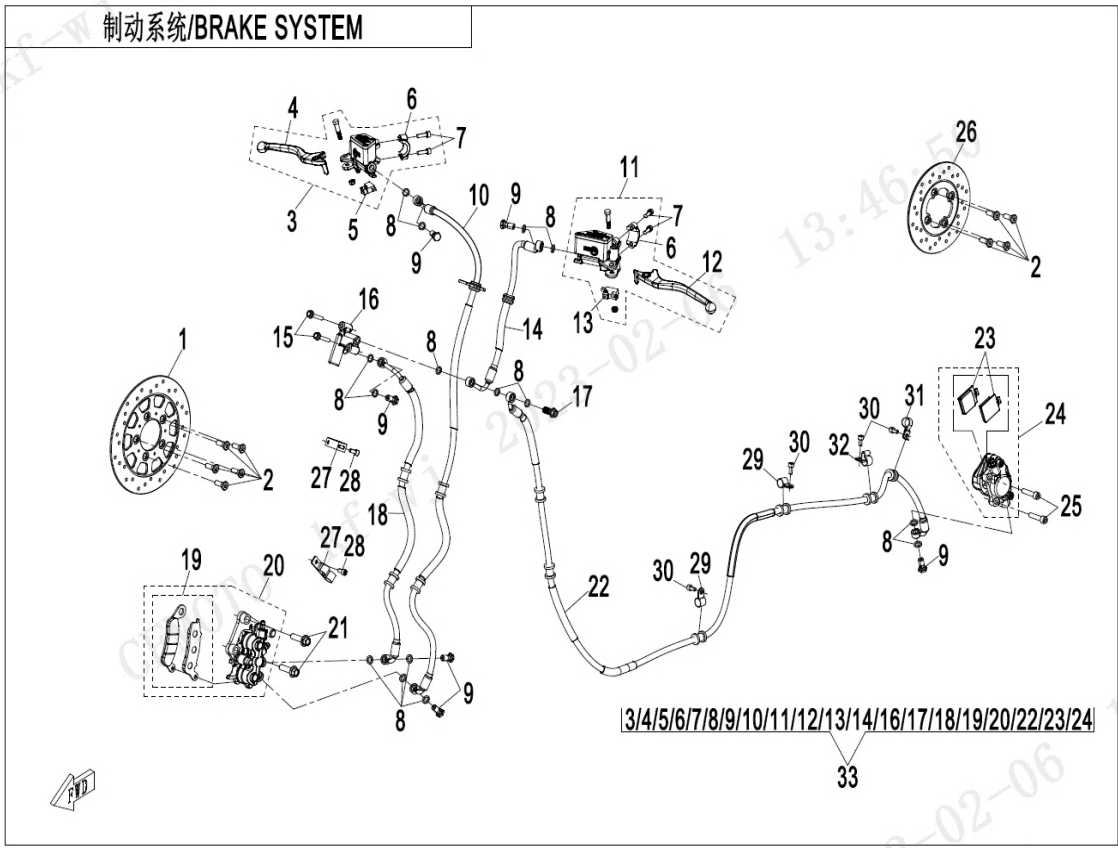

F08 HYDRAULIC BRAKE ASSY (CBS)

Item No.	Parts Number	Parts Name(EN)	Qty	Specification
1	FA7V-080001-1001	FRONT BRAKE DISC	1	
2	8010-080118	BRAKE DISC BOLT	9	
3	FA7V-080140-1001	FRONT BRAKE MASTER CYLINDER	1	
3	FA7V-080140-1002	FRONT BRAKE PUMP	1	
4	FA7V-080140-1001-22	BRAKE LEVER	1	
5	FA7V-080140-1000-26	BRAKE LIGHT SWITCH	1	
6	FA8V-080140-1000-27	HALF COVER	2	
7	6090-080127	HALF-CAP BOLT	4	
8	A000-080102-2000	WASHER	15	
9	6KM#-080103-8101	BOLT	6	
10	FB6V-081400-1100-M1	FRONT BRAKE FLUID HOSE ASSY	1	
11	FA7V-080240-1001	MASTER CYLINDER, REAR BRAKE	1	
11	FA7V-080240-1002	REAR MASTER CYLINDER	1	
12	FA7V-080240-1001-22	BRAKE LEVER	1	
13	FA7V-080240-1000-26	BRAKE LIGHT SWITCH	1	
14	FB6V-081500-1300-M1	DELAY VALVE OIL INLET PIPE ASSY	1	
15	30006-060035810	BOLT	2	M6×35
16	6KM#-081300-8000	DELAY VALVE	1	
17	FB6V-081000-1100-21	BOLT	1	
18	FB6V-081600-1300-M1	DELAY VALVE OIL OUTLET PIPE ASSY I	1	
19	FB6V-0813A0-1100	BRAKE PAD ASSY	1	
20	FB6V-081300-1100-M1	FRONT BRAKE CALIPER ASSY	1	
21	30006-102035810	BOLT	2	M10×1.25×35
22	FB6V-081700-1300-M1	DELAY VALVE OIL OUTLET PIPE ASSY II	1	
23	FB6V-091310-1000-M1	BRAKE PAD	2	
24	FB6V-091300-1000-M1	REAR BRAKE CALIPER ASSY	1	
25	30102-080035870	SCREW	2	
26	FB6V-090001-1000	REAR BRAKE DISC	1	
27	FA7V-081530-1000	LOCK CLIP, OIL HOSE	2	
28	30102-060012870	SCREW	2	M6×12
29	FB6V-090011-1000	WIRE CLIP, REAR BRAKE FLUID HOSE	2	
30	30102-060012810	SCREW	4	M6×12
31	FB6V-090012-1000	WIRE CLIP I, REAR BRAKE FLUID HOSE	1	
32	FB6V-090013-1000	WIRE CLIP II, REAR BRAKE FLUID HOSE	1	
33	FB6V-081000-1301	FRONT&REAR BRAKE ASSY	1	
33	FB6V-081000-1302	FRONT&REAR HYDRAULIC BRAKE ASSY	1