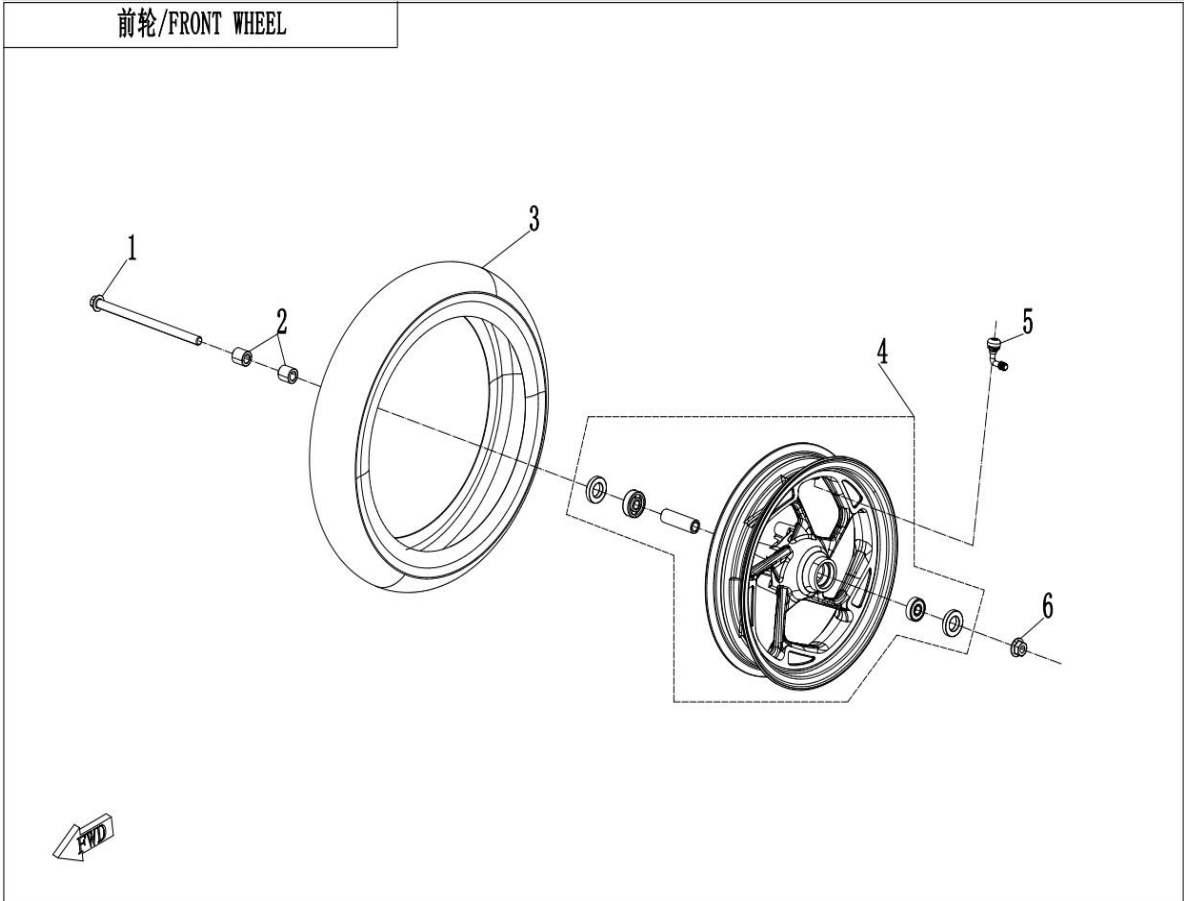

前轮/FRONT WHEEL

F07 FRONT WHEEL

Item No.	Parts Number	Parts Name(EN)	Qty	Specification
1	FA7V-070001-1000	AXLE, FRONT WHEEL	1	
1	FA7V-070001-1001	FRONT WHEEL SHAFT	1	
2	FA7V-070002-1001	SHAFT BUSHING, FRONT WHEEL	2	
2	FA7V-070002-1002	FRONT WHEEL SHAFT BUSHING	2	
3	30705-1207	TIRE	1	ENVIRONMENT FRIENDLY
4	FA7V-070100-1002	FRONT RIM ASSY	1	
5	8010-110200-1000	INFLATION VALVE	1	ENVIRONMENTALLY-FRIENDLY VALVE, INFLATION
6	30204-122810	NUT	1	M12×1.25