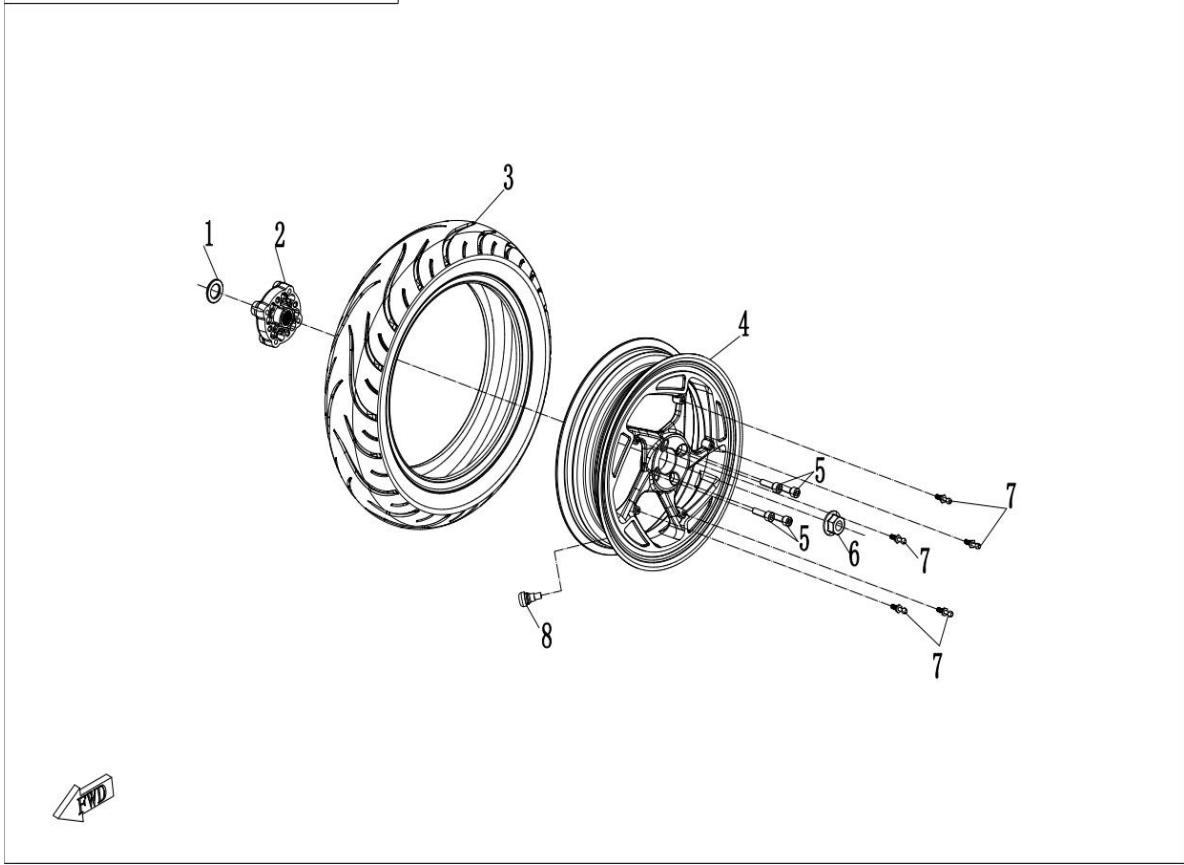

后轮/REAR WHEEL

F11 REAR WHEEL

Item No.	Parts Number	Parts Name(EN)	Qty	Specification
1	FB6V-110006-1000	REAR WHEEL GASKET	1	
2	FB6V-114000-1000	REAR WHEEL LAND	1	
3	30705-1102	TIRE	1	ENVIRONMENT FRIENDLY
4	FB6V-111101-1000-0BP00	REAR RIM	1	MAUD SPIRIT BLACK
5	30102-080030110	BOLT	4	
6	30204-163810	NUT	1	M16x1.5
7	FB6V-110005-1000	FIXED BALL HEAD	5	
8	5190-070030-1000	VALVE, INFLATION	1