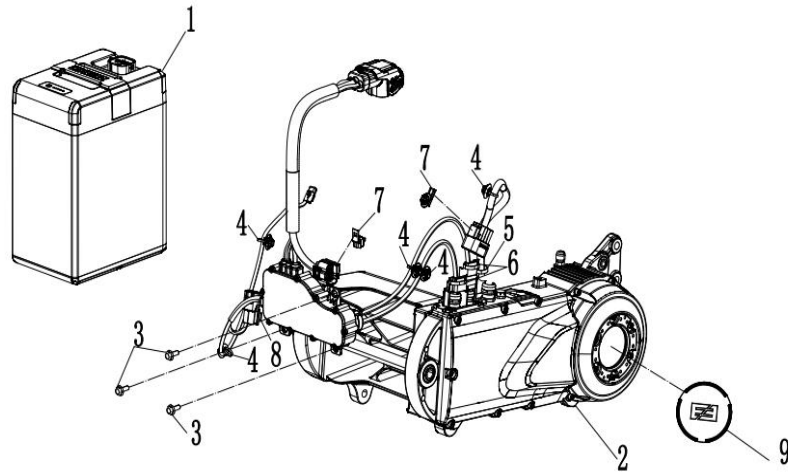

动力总成/POWER ASSEMBLY

F43 POWER ASSEMBLY

Item No.	Parts Number	Parts Name(EN)	Qty	Specification
1	FA8V-430300-1300	BATTERY KIT	1	
2	FB6V-431000-1200-M1	4 IN 1 DRIVE ASSY	1	
3	30006-060016810	BOLT	3	M6×16
4	CFCV-BBC001-2000-M1	TIE BAND	5	
5	8010-150003	TIE	1	5x250
6	801F-100101	TIE BAND	2	
7	6GU#-150001-6000-M1	CLASP	1	
8	CFCV-CAC002-2000-M1	CLIP	1	
9	FB6V-190001-1000-0G700	MOTOR SIDE COVER LOGO	1	LEMON GREEN