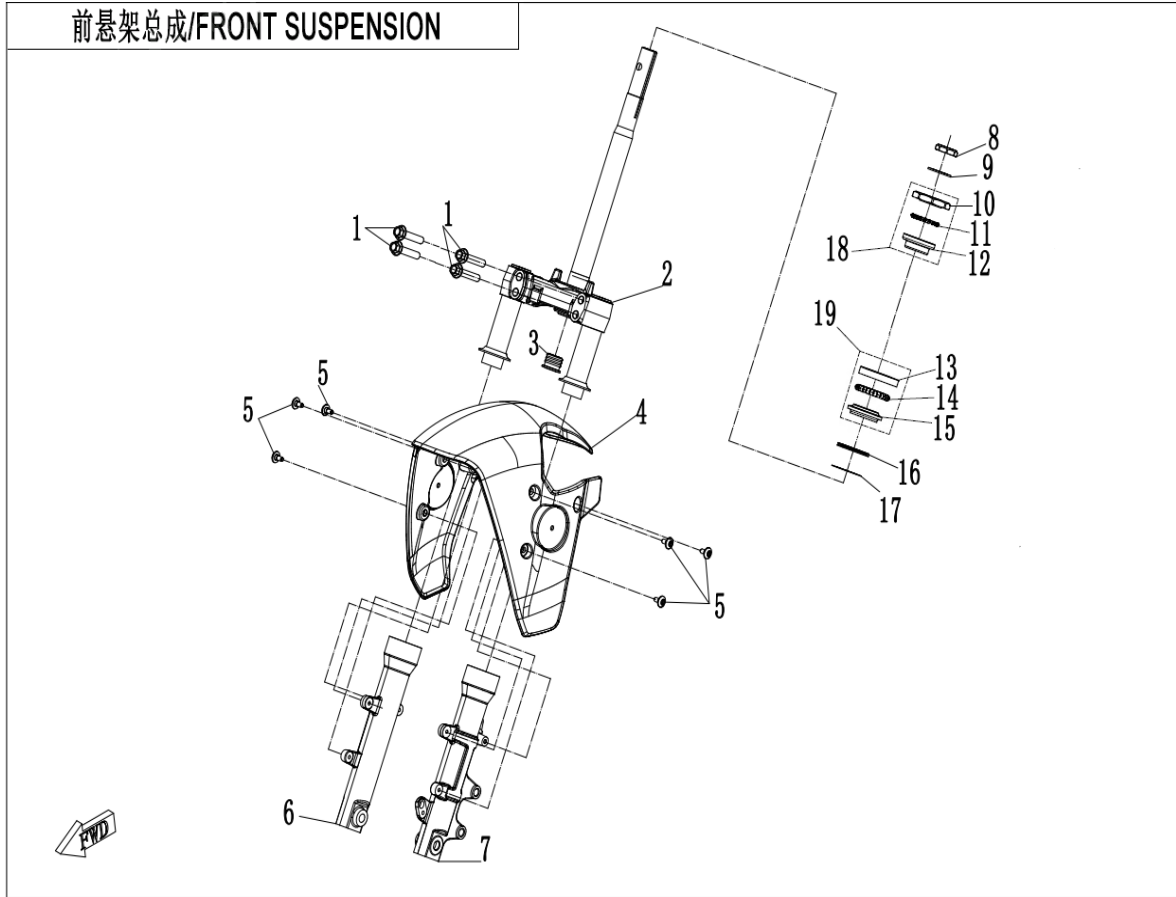

前悬架总成/FRONT SUSPENSION

F05 FRONT SUSPENSION

Item No.	Parts Number	Parts Name(EN)	Qty	Specification
1	30001-102045810	BOLT M10x1.25x45	4	
2	FA8V-050300-1201	STEERING COLUMN ASSY	1	
3	6KJ0-030503	RUBBER PLUG	1	
4	FB6V-050601-1000-0BT00	FRONT FENDER	1	ROCK SILVER BLACK
4	FB6V-050601-1000-0BM00	FRONT FENDER	1	NEBULA BLACK
5	6WVW-046602-5000	INNER HEX STEPPED SCREW M6x14	6	
6	FB6V-050300-1001-M1	FRONT RH SHOCK ABSORBER	1	
7	FB6V-050200-1001-M1	FRONT LH SHOCK ABSORBER	1	
8	FA8V-050002-1200	LOCK NUT	1	
9	FA8V-050001-1200	RETAINER	1	
10	FA8V-050401-1200	CIRCLIP,UPPER BEARING	1	
11	FA7V-050410-1000	UPPER STEEL BALL ASSY	1	
12	FA8V-050402-1200	UPPER BEARING CAGE	1	
13	FA7V-050502-1000	LOWER BEARING CAGE	1	
14	FA7V-050510-1000	LOWER STEEL BALL KIT	1	
15	FA7V-050501-1000	LOWER BEARING RETAINER	1	
16	FA7V-050004-1000	LOWER ANTI DUST RUBBER RING	1	
17	FA7V-050003-1000	LOWER ANTI DUST RETAINER	1	
18	FA8V-0504A0-1200	UPPER STEERING BEARING ASSY	1	
19	FA8V-0505A0-1200	LOWER STEERING BEARING ASSY	1