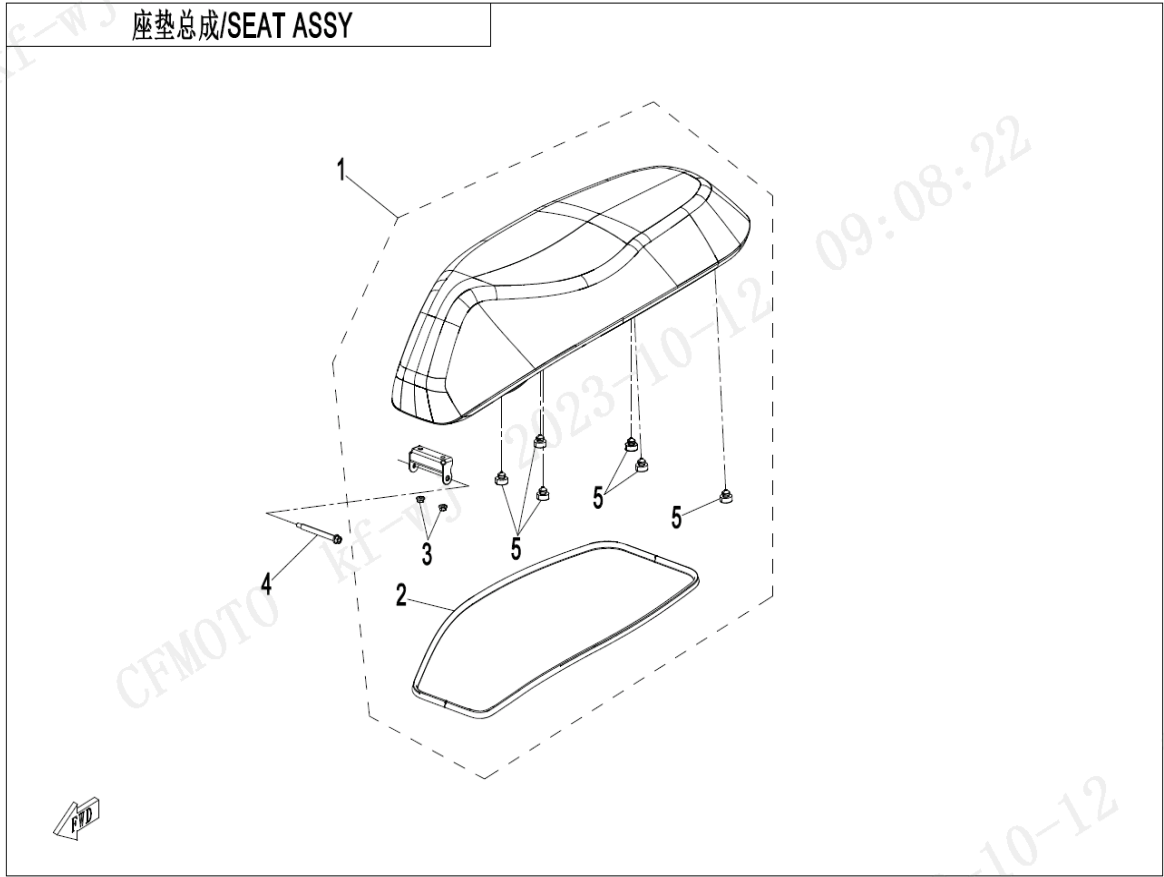

F13-V2 SEAT ASSY

Item No.	Parts Number	Parts Name(EN)	Qty	Specification
1	FB6V-130100-1301	SEAT ASSY	1	
2	FB6V-130100-1300-23	SEAL TAPE	1	
3	30204-060810	NUT	2	M6
4	FA7V-130200-1000	BOLT	1	
5	6KJ0-130204	RUBBER DAMPER	6