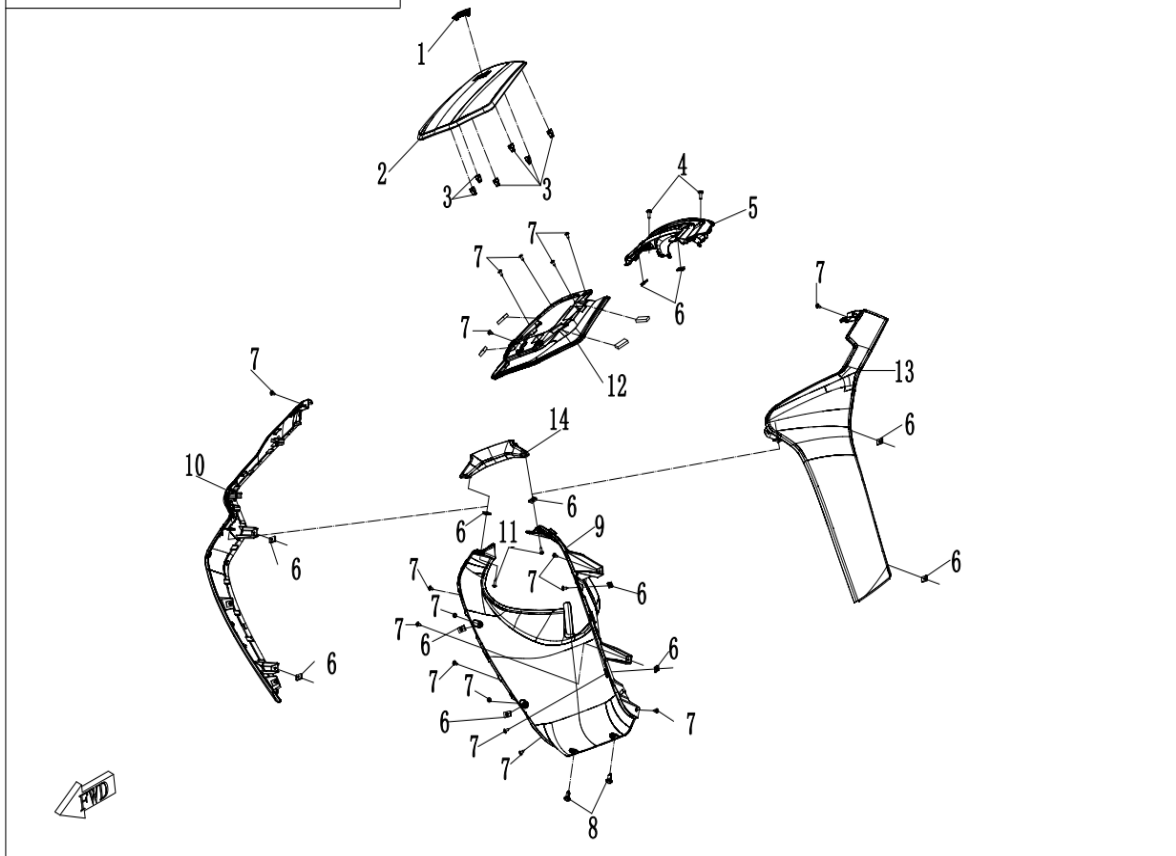

塑料件1/PALSTCS 1

F04-1 PLASTICS I

Item No.	Parts Number	Parts Name(EN)	Qty	Specification
1	FA7V-041042-1000	HEADLIGHT DECO PART TRADEMARK	1	
2	FB6V-041041-1000-0BM00	PANEL, HEADLIGHT	1	NEBULA BLACK
3	8080-000001	CLASP	6	
4	6WWV-047102-5000	INNER HEX SCREW M5x14	2	
5	FB6V-041043-1000	UPPER DECO PART, HEADLIGHT	1	
6	8010-000002	TOOL	12	ST4.2
7	30110-421130010	SELF-TAPPING SCREW	17	ST4.2x13
8	9060-040310	PLASTIC CLIPS	2	
9	FB6V-041021-1001	FENDER, FRONT PANEL	1	
10	FB6V-041023-1000-0VE00	FRONT RH LOWER PANEL	1	NEBULA WHITE
10	FB6V-041023-1000-0HD00	FRONT RH LOWER PANEL	1	GALAXY GREY
10	FB6V-041023-1000-0D000	FRONT RH LOWER PANEL	1	ZIRCON BLACK
11	30110-420160070	SELF-TAPPING SCREW	2	ST4.2x16
12	FB6V-041051-1000-0G700	DECO PART, HEADLIGHT	1	LEMON GREEN
13	FB6V-041022-1000-0VE00	FRONT LH LOWER PANEL	1	NEBULA WHITE
13	FB6V-041022-1000-0HD00	FRONT LH LOWER PANEL	1	GALAXY GREY
13	FB6V-041022-1000-0D000	FRONT LH LOWER PANEL	1	ZIRCON BLACK
14	FB6V-041031-1000	HEADLIGHT LOWER COVER	1