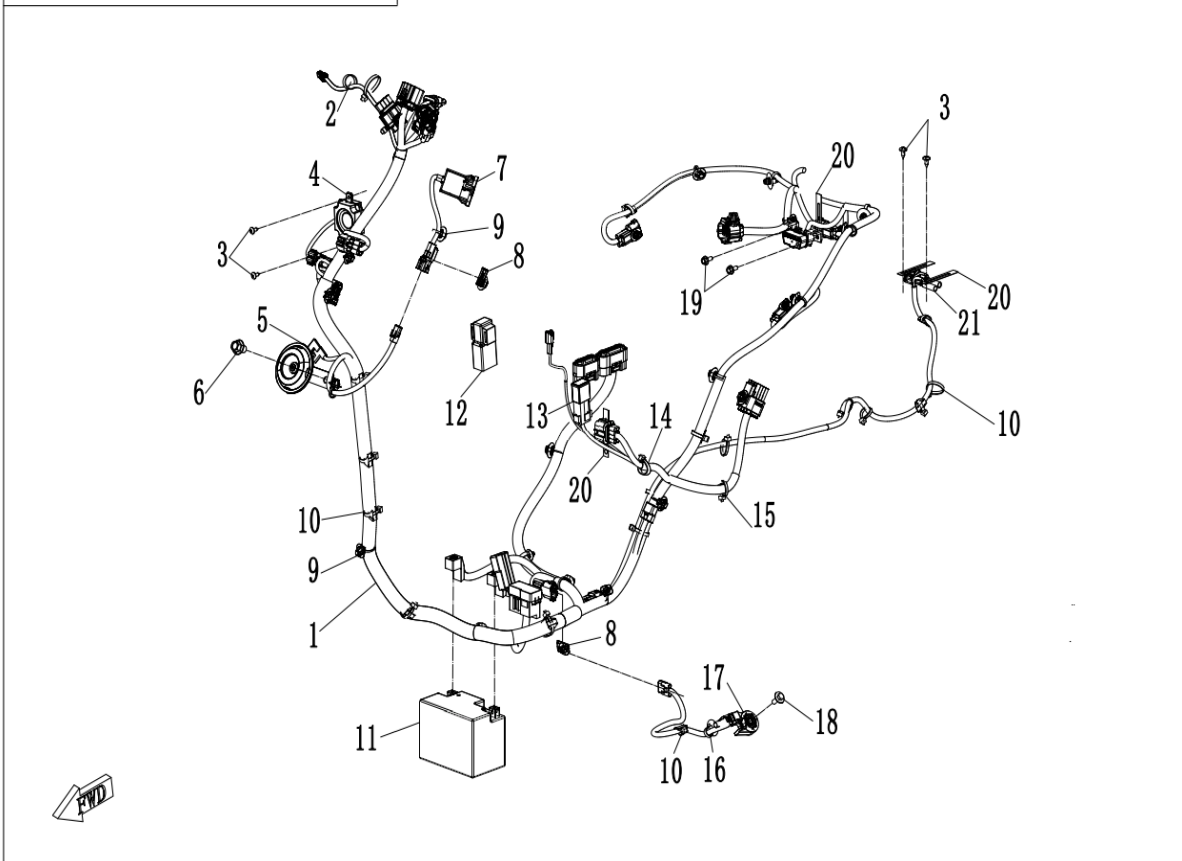

电器系统/ELECTRIC SYSSTEM

F15-V2 ELECTRIC SYSTEM

Item No.	Parts Number	Parts Name(EN)	Qty	Specification
1	FB6V-150100-1203	MAIN CABLE	1	
2	6KJ0-100002	CLUTCH PULL BINDING	1	
3	30110-421130010	SELF-TAPPING SCREW	4	ST4.2×13
4	EAEV-150900-1000	HORN	1	
5	EG4V-150600-1000	HORN	1	
6	30006-080014810	BOLT	1	M8×14
7	FA8V-150600-1001	USB OUTPUT SOCKET ASSY	1	
8	6GU#-150001-6000-M1	CLASP	2	
9	CFCV-BBC001-2000-M1	TIE BAND	2	
10	8010-150003	TIE	18	5x250
11	31020400	BATTERY	1	
12	FA7V-156006-1000	RUBBER SLEEVE, AUXILIARY RELAY	1	
13	EAEV-150520-1000	AUXILIARY RELAY	1	
14	801F-100101	TIE BAND	1	
15	9010-150004	TIE	1	
16	7030-150005	TIE BAND	1	
17	EAEV-151200-1001	SIDE STAND SWITCH	1	
18	6NQ#-000204-6001	BOLT, M6X16	1	M6x16
19	30006-050012810	BOLT	2	M5×12
20	0180-014010	WIRE CLIP	4	
21	FB6V-150176-1000	ADAPTOR CABLE, LICENSE LIGHT	1