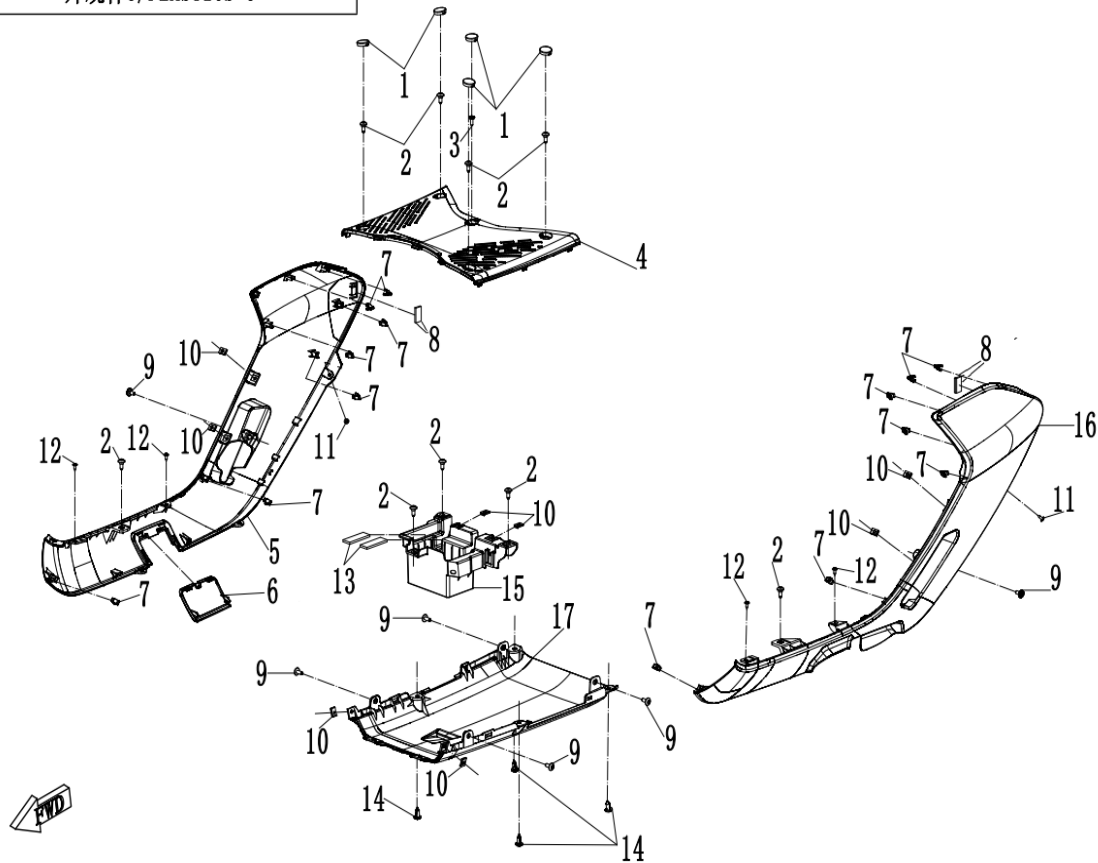

外观件3/PLASTICS 3

F04-3 PLASTICS III

Item No.	Parts Number	Parts Name(EN)	Qty	Specification
1	FA7V-042053-1000	MIDDLE FOOT PEDAL PLUG	5	
2	6WWV-046602-5000	INNER HEX STEPPED SCREW M6x14	9	
3	6WWV-047102-5000	INNER HEX SCREW M5x14	1	
4	FB6V-042051-1000	FOOT PEDAL	1	
5	FB6V-042072-1000-0VE00	RH SIDE STRAP	1	NEBULA WHITE
5	FB6V-042072-1000-0HD00	RH SIDE STRAP	1	GALAXY GREY
5	FB6V-042072-1000-0D000	RH SIDE STRAP	1	ZIRCON BLACK
6	FB6V-042075-1000-0VE00	LABEL DECO PLATE	1	NEBULA WHITE
6	FB6V-042075-1000-0HD00	LABEL DECO PLATE	1	GALAXY GREY
6	FB6V-042075-1000-0D000	LABEL DECO PLATE	1	ZIRCON BLACK
7	8080-000001	CLASP	14	
8	9DS#-041510-6000	BUCKLE ASSY	4	
9	6WWV-046702-5000	INNER HEX SCREW M6x12	6	
10	8010-000002	TOOL	8	ST4.2
11	30110-421130010	SELF-TAPPING SCREW	2	ST4.2x13
12	30110-420130070	SELF-TAPPING SCREW	4	ST4.2x13
13	FB6V-042042-1000	BATTERY SPONGE FILL	2	60x20x4
14	9060-040310	PLASTIC CLIPS	4	
15	FB6V-042041-1000	LEAD-ACID BATTERY BOX	1	
15	FB6V-042041-1001	LEAD ACID BATTERY BOX	1	
16	FB6V-042071-1000-0HD00	LH SIDE STRAP	1	GALAXY GREY
16	FB6V-042071-1000-0D000	LH SIDE STRAP	1	ZIRCON BLACK
16	FB6V-042071-1000-0VE00	LH SIDE STRAP	1	NEBULA WHITE
17	FB6V-042061-1000	BASE PLATE	1