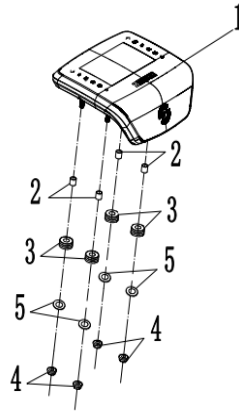

仪表/DASHBOARD

F17 DASHBOARD

Item No.	Parts Number	Parts Name(EN)	Qty	Specification
1	FB6V-171000-1101	DASHBOARD	1	
2	6090-040303	BUSHING	4	
3	6090-040302	CUSHION SLEEVE	4	
4	30202-060110	NUT	4	M6
5	30305-060112	WASHER	4	φ6