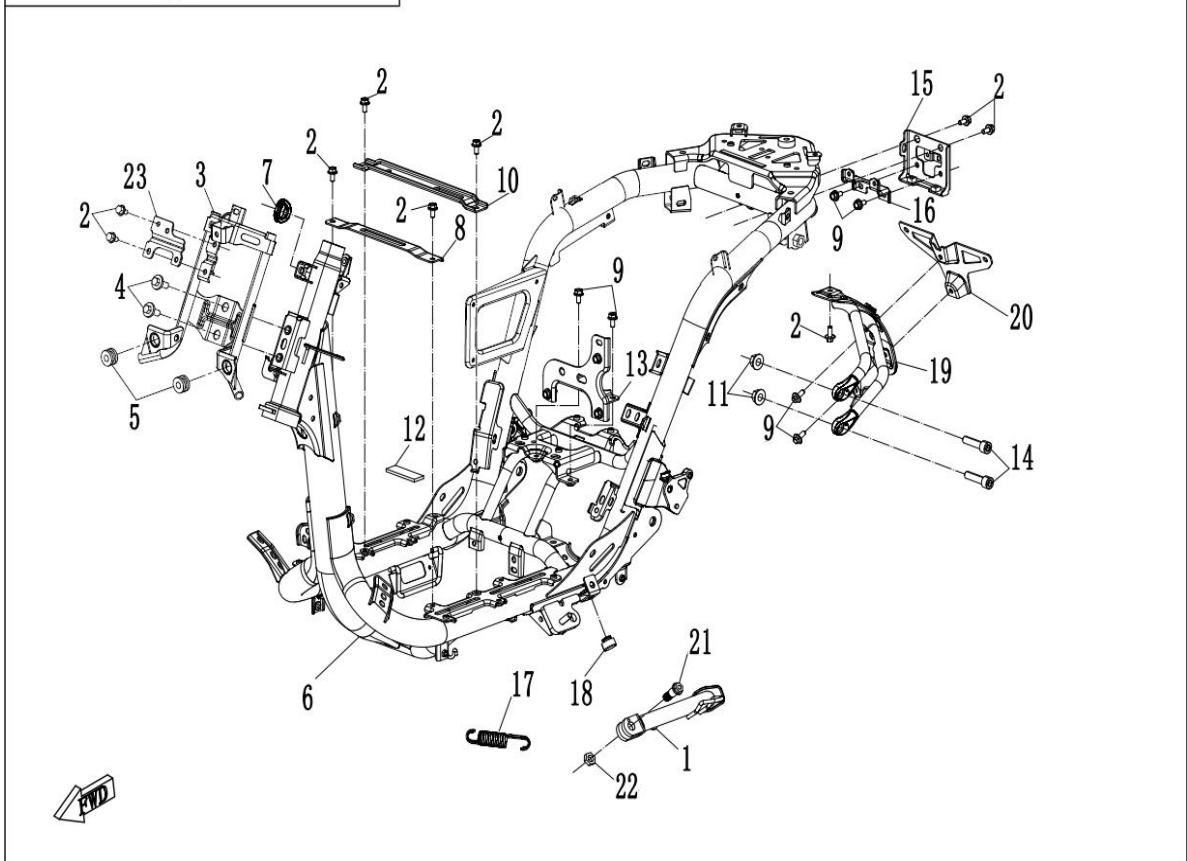

车架/FRAME

F03-V2 FRAME

Item No.	Parts Number	Parts Name(EN)	Qty	Specification
1	FB6V-032000-1200-0BP00	SIDE STAND ASSY	1	MAUD SPIRIT BLACK
2	30006-060012810	BOLT	9	M6×12
3	FB6V-035000-1001	HEADLIGHT BRACKET ASSY	1	
4	30006-080020810	BOLT	2	M8×20
5	6KJ0-120004	RUBBER BUSHING, FUEL TANK	2	
6	FB6V-031000-1201	FRAME ASSY	1	
7	FA7V-045011-1001	STEERING TUBE RUBBER	1	
8	FB6V-030002-1000	FOOTREST BRACKET	1	
9	30006-060016810	BOLT	6	M6×16
10	FB6V-030003-1000	BATTERY PRESSURE PLATE	1	
11	30218-102170	HEX FLANGE NUT	2	
12	FB6V-042042-1000	BATTERY SPONGE FILL	1	60x20x4
13	FB6V-038000-1200	JUNCTION BOX BRACKET	1	
14	30102-102040870	INNER HEX SCREW M10x1.25x40	2	M10x1.25x40
15	FB6V-030070-1000	BRACKET, REAR PLASTIC PARTS	1	
16	FB6V-030080-1000	OBD BRACKET	1	
17	FB6V-030120-1100	SPRING, SIDE STAND	1	
18	9030-220006	CUSHION, CARGO BOX	1	
19	FB6V-034000-1001-0BP00	FENDER BRACKET	1	MAUD SPIRIT BLACK
20	FA7V-030020-1000-0BP00	BRACKET, REAR LICENSE	1	MAUD SPIRIT BLACK
21	6080-030004	SIDE STAND BOLT	1	
22	30208-102010	NUT	1	M10×1.25
23	FB6V-030050-1000	CBS BRACKET	1