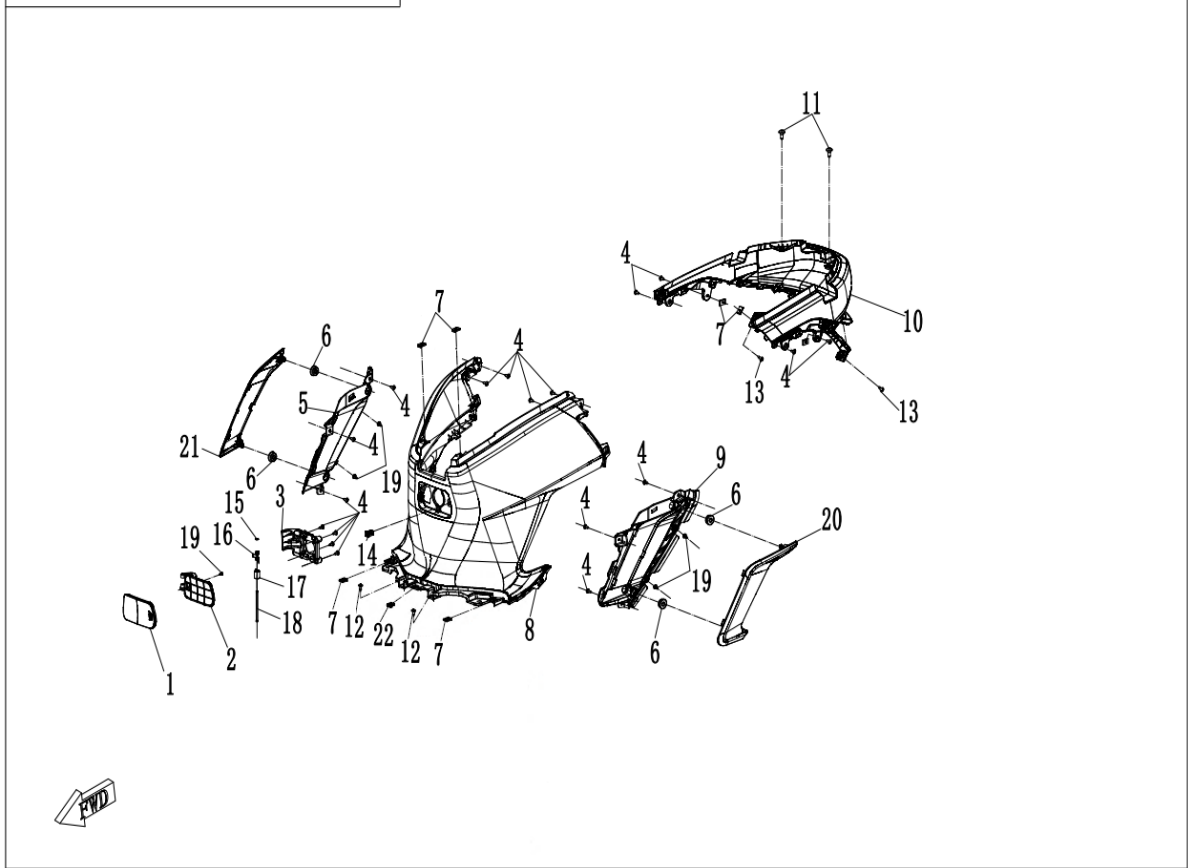

塑料件4/PALSTCS 4

F04-4 PLASTICS IV

Item No.	Parts Number	Parts Name(EN)	Qty	Specification
1	FB6V-043013-1000	CHARGING PLATE	1	
2	FB6V-043014-1000	INNER COVER, CHARGING PORT	1	
3	FB6V-043012-1000	CHARGER SEAT	1	
4	30110-421130010	SELF-TAPPING SCREW	18	ST4.2×13
5	FB6V-043026-1000	RH MIDDLE VENT COVER	1	
6	0180-015003	RUBBER BUSHING	4	
7	8010-000002	TOOL	6	ST4.2
8	FB6V-043011-1001	FRONT DECO PLATE, SEAT	1	
9	FB6V-043025-1000	LH MIDDLE VENT COVER	1	
10	FB6V-043041-1001	DECO PLATE, TAIL LIGHT	1	
11	6WWWV-046602-5000	INNER HEX STEPPED SCREW M6x14	2	
12	30110-480160010	SELF-TAPPING SCREW	2	ST4.8×16
13	30110-420160070	SELF-TAPPING SCREW	2	ST4.2×16
14	FB6V-043015-1000	CONTACT SWITCH	1	
15	30802-00303	COTTER CIRCLIP 3	1	
16	FB6V-044702-1000	CHARGING PORT FLIP SPRING	1	
17	EAEV-042017-1000	DAMPER	1	
18	FA7V-044602-1000	HINGE SHAFT, FOOT GUARD STORAGE BOX	1	
19	30110-420130070	SELF-TAPPING SCREW	5	ST4.2×13
20	FB6V-043023-1000-0G700	LH MIDDLE DECO PART	1	LEMON GREEN
21	FB6V-043024-1000-0G700	RH MIDDLE DECO PART	1	LEMON GREEN
22	6KM#-040081-8000-M1	NUT CLIP M5	1