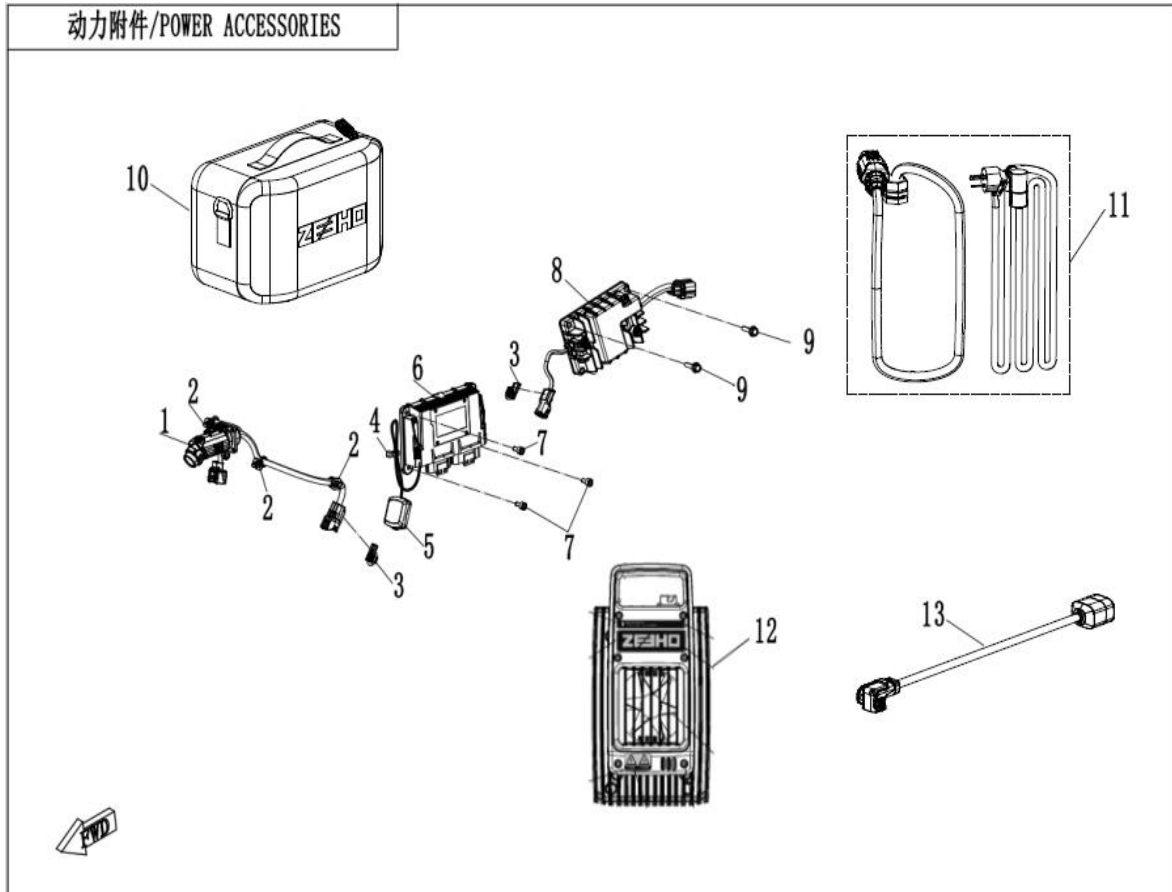

动力附件/POWER ACCESSORIES

F44 POWER ACCESSORIES

Item No.	Parts Number	Parts Name(EN)	Qty	Specification
1	FB6V-440700-1200	CHARGING PORT	1	
2	CFCV-BBC001-2000-M1	TIE BAND	3	
3	6GU#-150001-6000-M1	CLASP	2	
4	8010-150003	TIE	2	5x250
5	FA8V-440400-1000	GPS ANTENNA	1	
5	FA8V-440400-1000-M1	GPS ANTENNA	1	300mm
6	FB6V-440100-1300-M9	VEHICLE CONTROLLER	1	
6	FB6V-440100-1300-M8	VEHICLE CONTROLLER	1	
6	FB6V-440100-1300-M4	VEHICLE CONTROLLER	1	
6	FB6V-440100-1300-M3	VEHICLE CONTROLLER	1	
6	FB6V-440100-1300-M1	VEHICLE CONTROLLER	1	EU
6	FB6V-440100-1300-11	VEHICLE CONTROLLER	1	
7	30102-050016810	SCREW M5x16	3	M5x16
8	FA8V-440200-1003	DCDC	1	
8	FA8V-440200-1500	DCDC	1	
9	30102-060025810	SCREW	2	M6x25
10	FA7V-045020-1001	CHARGER BAG	1	
11	FA8V-440320-1001-13	G-TYPE CHARGER INPUT CABLE ASSY	1	
11	FA8V-440320-1001-12	E-TYPE CHARGER CABLE ASSY	1	
11	FA8V-440320-1001-11	C-TYPE CHARGER CABLE ASSY	1	
11	FA8V-440320-1001-10	A-TYPE CHARGER CABLE	1	
12	FA8V-440310-1301	CHARGER	1	
12	FA8V-440310-1500	520W CHARGER	1	
13	FB6V-440300-1000	CHARGER ADAPTER	1