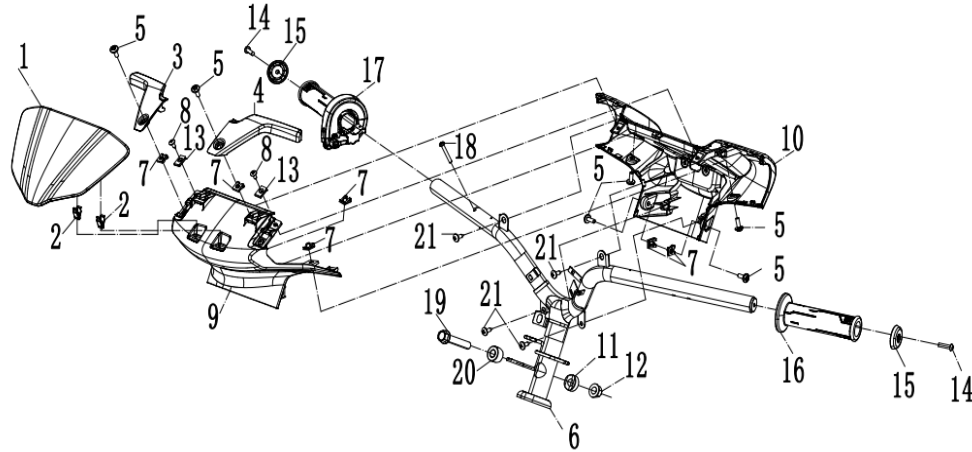

操作系统/STEERING SYSTEM

F10 STEERING SYSTEM

Item No.	Parts Number	Parts Name(EN)	Qty	Specification
1	FA7V-100501-1001-0BM00	VISOR, DASHBOARD	1	NEBULA BLACK
2	8080-000001	CLASP	2	
3	FA7V-100504-1001-0BT00	RH GUARD, STEM	1	ROCK SILVER BLACK
4	FA7V-100503-1001-0BT00	LH GUARD, STEM	1	ROCK SILVER BLACK
5	6WWV-047102-5000	INNER HEX SCREW M5x14	6	
6	FB6V-103000-1001	HANDLEBAR ASSY	1	
7	6KM#-040081-8000-M1	NUT CLIP M5	6	
8	30110-421130010	SELF-TAPPING SCREW	2	ST4.2×13
9	FB6V-100502-1000-0BM00	FRONT GUARD, STEM	1	NEBULA BLACK
10	FB6V-100505-1000-0BM00	REAR GUARD, STEM	1	NEBULA BLACK
11	FA8V-104200-1200	OPEN SUPPORTING SLEEVE B	1	
12	30204-102810	NUT	1	M10×1.25
13	8010-000002	TOOL	2	ST4.2
14	30121-050020800	BOLT M5x20	2	M5x20
15	FA7V-100002-1000	BALANCER BLOCK	2	
16	FA7V-100010-1001	LH HAND GRIP	1	
16	FA7V-100010-1000-M1	LH HAND GRIP	1	
17	FA7V-100020-1000	E-THROTTLE ASSY	1	
17	FA7V-100020-1000-M1	E-THROTTLE ASSY	1	
18	30105-040030410	SCREW	1	M4×30
19	30006-102050810	BOLT	1	M10×1.25×50
20	FA8V-104100-1200	OPEN SUPPORTING SLEEVE A	1	
21	30110-481130010	SELF-TAPPING SCREW	4	ST4.8×13