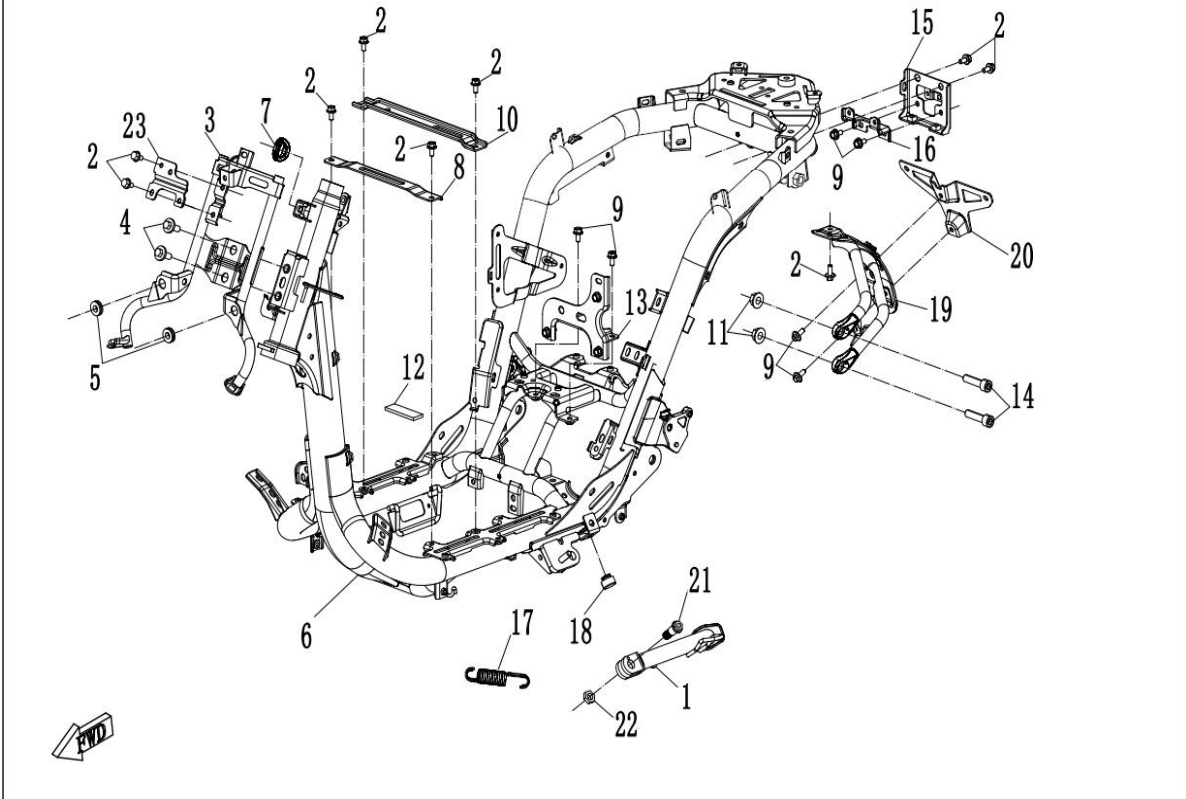

车架/FRAME

F03-V1 FRAME

Item No.	Parts Number	Parts Name(EN)	Qty	Specification
1	FB6V-032000-1200-0BP00	SIDE STAND ASSY	1	MAUD SPIRIT BLACK
2	30006-060012810	BOLT	9	M6×12
3	FB6V-035000-1000	HEADLIGHT BRACKET	1	
4	30006-080020810	BOLT	2	M8×20
5	9010-160101	HEADLIGHT RUBBER DAMPER	2	
6	FB6V-031000-1201	FRAME ASSY	1	
7	FA7V-045011-1000	RUBBER, STEERING TUBE	1	
7	FA7V-045011-1001	STEERING TUBE RUBBER	1	
8	FB6V-030002-1000	FOOTREST BRACKET	1	
9	30006-060016810	BOLT	6	M6×16
10	FB6V-030003-1000	BATTERY PRESSURE PLATE	1	
11	30218-102170	HEX FLANGE NUT	2	
12	FB6V-042042-1000	BATTERY SPONGE FILL	1	60x20x4
13	FB6V-038000-1200	JUNCTION BOX BRACKET	1	
14	30102-102040870	INNER HEX SCREW M10x1.25x40	2	M10x1.25x40
15	FB6V-030070-1000	BRACKET, REAR PLASTIC PARTS	1	
16	FB6V-030080-1000	OBD BRACKET	1	
17	FB6V-030120-1100	SPRING, SIDE STAND	1	
18	9030-220006	CUSHION, CARGO BOX	1	
19	FB6V-034000-1000-0BP00	FENDER BRACKET	1	MAUD SPIRIT BLACK
19	FB6V-034000-1001-0BP00	FENDER BRACKET	1	MAUD SPIRIT BLACK
20	FA7V-030020-1000-0BP00	BRACKET, REAR LICENSE	1	MAUD SPIRIT BLACK
21	6080-030004	SIDE STAND BOLT	1	
22	30208-102010	NUT	1	M10×1.25
23	FB6V-030050-1000	CBS BRACKET	1