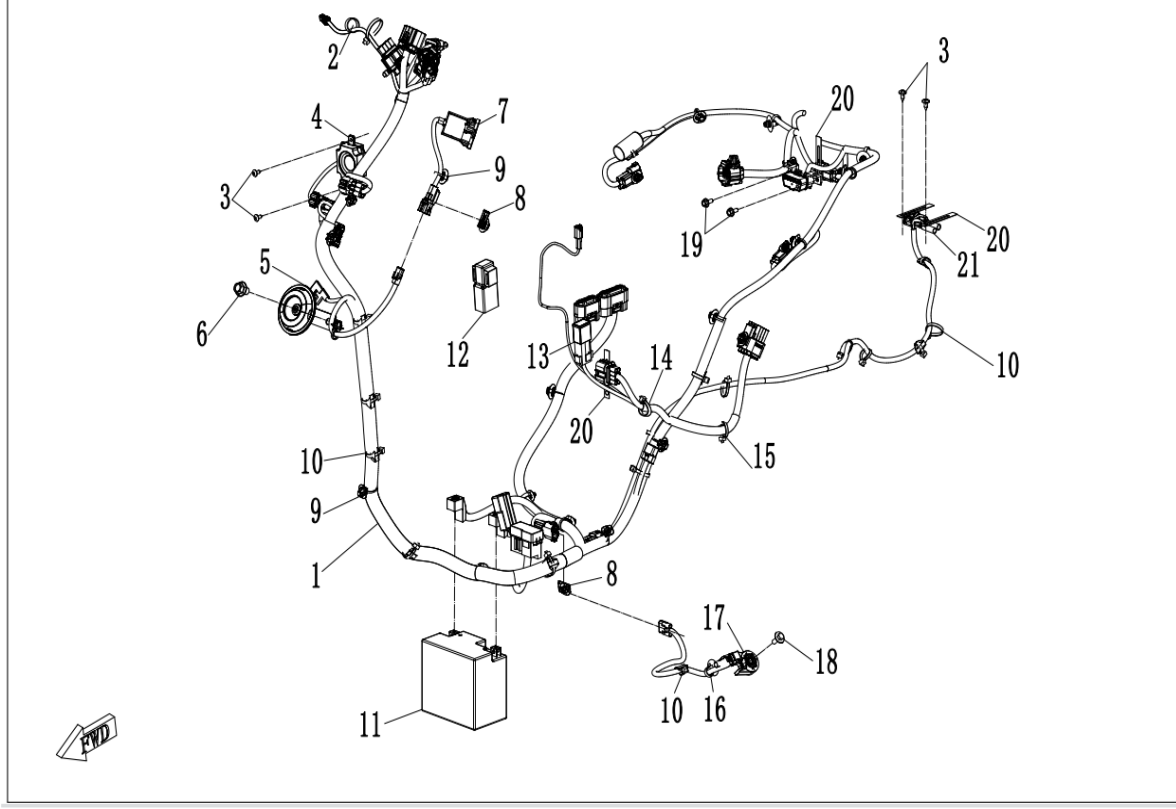

电器系统/ELECTRIC SYSSTEM

F15-V1 ELECTRIC SYSTEM

Item No.	Parts Number	Parts Name(EN)	Qty	Specification
1	FB6V-150100-1201	MAIN CABLE	1	
2	6KJ0-100002	CLUTCH PULL BINDING	1	
3	30110-421130010	SELF-TAPPING SCREW	4	ST4.2×13
4	EAEV-150900-1000	HORN	1	
5	FB6V-150600-1000	HORN	1	
5	EG4V-150600-1000	HORN	1	
6	30006-080014810	BOLT	1	M8×14
7	FA8V-150600-1001	USB OUTPUT SOCKET ASSY	1	
8	6GU#-150001-6000-M1	CLASP	2	
9	CFCV-BBC001-2000-M1	TIE BAND	2	
10	8010-150003	TIE	18	5x250
11	EAEV-151600-1000	BATTERY	1	
11	31020400	BATTERY	1	
12	FA7V-156006-1000	RUBBER SLEEVE, AUXILIARY RELAY	1	
13	EAEV-150520-1000	AUXILIARY RELAY	1	
14	801F-100101	TIE BAND	1	
15	9010-150004	TIE	1	
16	7030-150005	TIE BAND	1	
17	EAEV-151200-1001	SIDE STAND SWITCH	1	
18	6NQ#-000204-6001	BOLT, M6X16	1	M6x16
19	30006-050012810	BOLT	2	M5×12
20	0180-014010	WIRE CLIP	4	
21	FB6V-150176-1000	ADAPTOR CABLE, LICENSE LIGHT	1