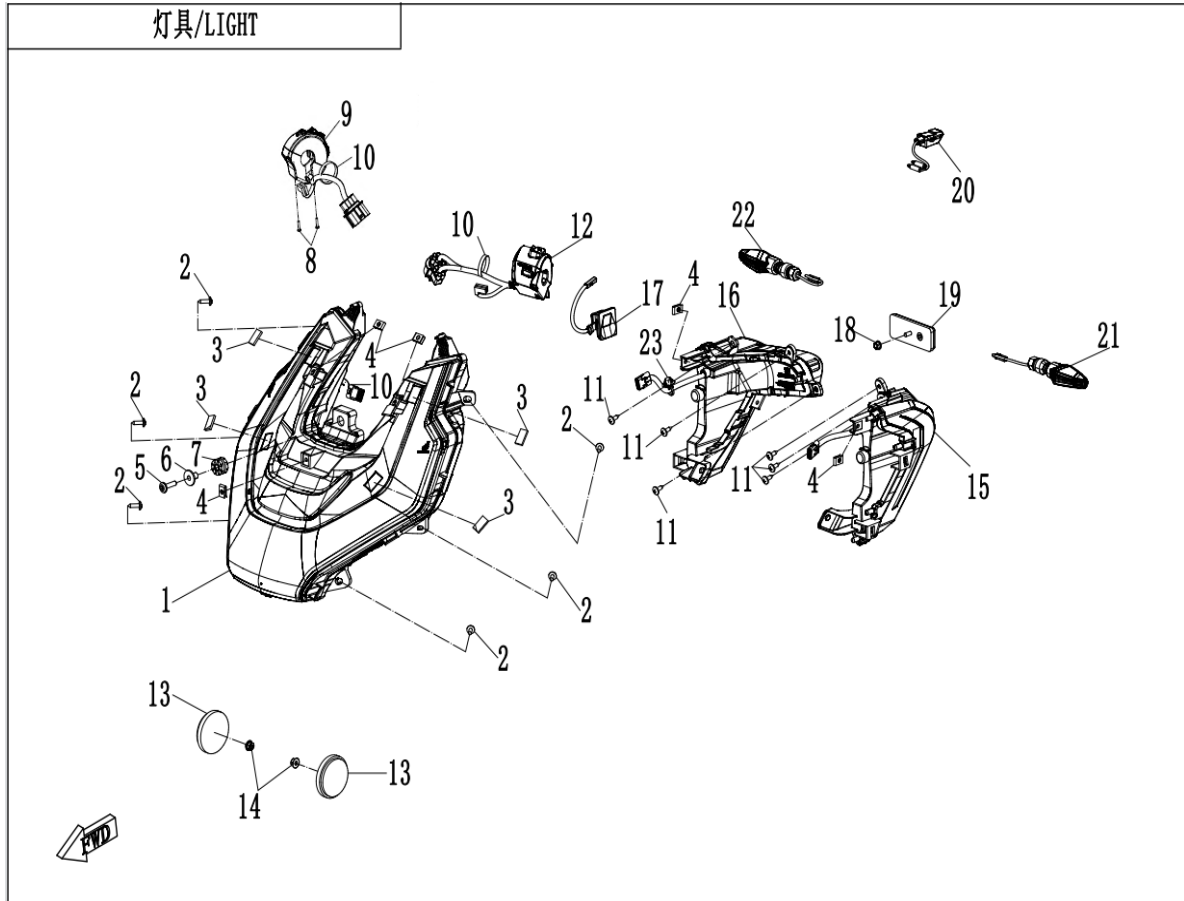

灯具/LIGHT

F16 LIGHT

Item No.	Parts Number	Parts Name(EN)	Qty	Specification
1	FB6V-160110-1000	HEADLIGHT	1	
2	30110-480160010	SELF-TAPPING SCREW	6	ST4.8×16
3	6KM#-160420-8001	SPONGE MAT	4	
4	8010-000002	TOOL	5	ST4.2
5	6GU#-000201-6000	INNER HEX SCREW M6x25	1	
6	6GU#-000202-6000	T SHAPE BUSHING KIT	1	
7	5020-031001	RUBBER SLEEVE, FRONT LICENSE BRACKET	1	
8	30137-250120010	SCREW	2	ST2.5×12
9	FB6V-167000-1100	HANDLEBAR SWITCH ASSY, RH	1	
10	8010-150003	TIE	3	5x250
11	30110-480130010	SELF-TAPPING SCREW	6	ST4.8×13
12	FA7V-166000-1000	LH HANDLEBAR SWITCH ASSY	1	
13	9GQV-160920-1401-M1	FRONT SIDE REFLECTOR	2	
14	30202-060110	NUT	2	M6
15	FB6V-160210-1000	LH TAIL LIGHT	1	
16	FB6V-160220-1000	RH TAIL LIGHT	1	
17	FB6V-160900-1000	STORAGE BOX LIGHT	1	
18	30202-050110	NUT	1	M5
19	9GQV-160910-2401-M1	REAR REFLECTOR	1	
20	6GUV-160600-6200	LICENSE LIGHT	1	
21	FB6V-160530-1200	REAR TURN LIGHT, LH	1	
22	FB6V-160540-1200	REAR TURN LIGHT, RH	1	
23	CFCV-BBC001-2000-M1	TIE BAND	1