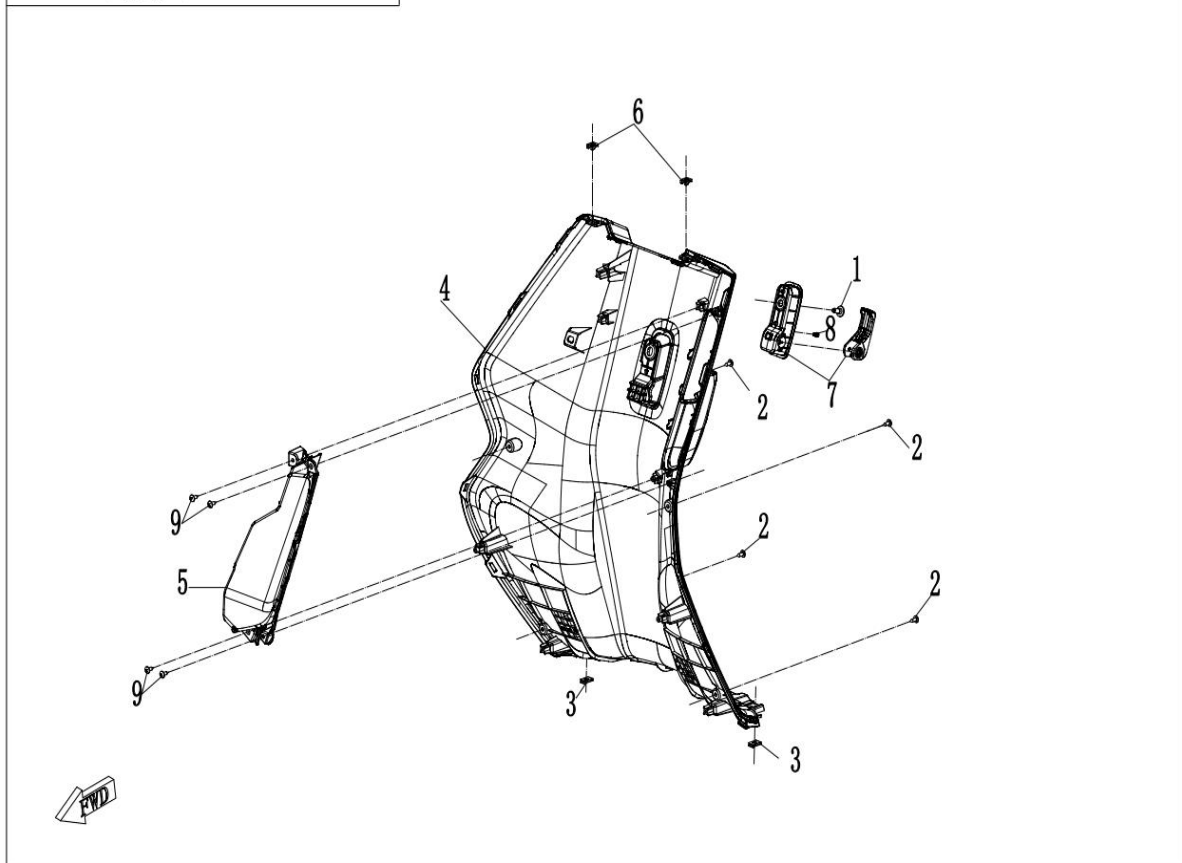

外观件2/PLASTICS 2

F04-2 PLASTICS II

Item No.	Parts Number	Parts Name(EN)	Qty	Specification
1	6WWV-046602-5000	INNER HEX STEPPED SCREW M6x14	1	
2	30110-420130070	SELF-TAPPING SCREW	4	ST4.2x13
3	8010-000002	TOOL	2	ST4.2
4	FB6V-042011-1000	FOOT GUARD	1	
5	FB6V-042012-1000	STORAGE BOX, FOOT GUARD	1	
6	6KM#-040081-8000-M1	NUT CLIP M5	2	
7	FB6V-042080-1000	HELMET HOOK ASSY	1	
7	FB6V-042080-1001	HELMET HOOK ASSY	1	
8	FA7V-042083-1000	RUBBER, HELMET HOOK	1	
9	30110-421130010	SELF-TAPPING SCREW	4	ST4.2x13